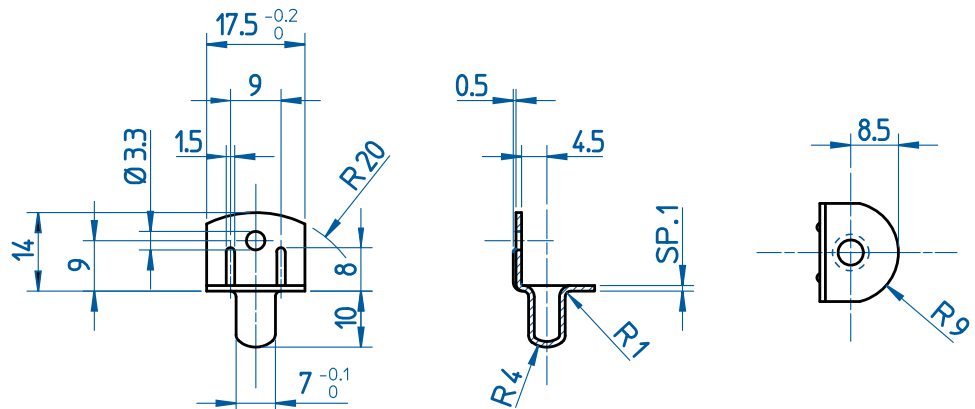

Art **4.10.00** • 01 - 02 - 05

Mensolina reggipiano stampata / Stamped shelf support
 Acciaio nichelato, ottonato, bronzato / Nickel-plated, brass plated, bronzed steel

500

Art **CL 774/4.10** • 01 - 02

Mensolina reggipiano stampata a richiesta / Stamped shelf support on request
 Ottonato, nichelato / Brass plated - nickel-plated
 Lotto minimo / MOQ: 50.000 pz / pcs

500

43

Art **4.20.00** • 01 - 02 - 05

Bussoletta / Strike for PN: 41000
 Acciaio nichelato, ottonato, bronzato / Nickel-plated, brass-plated, bronzed steel

2000