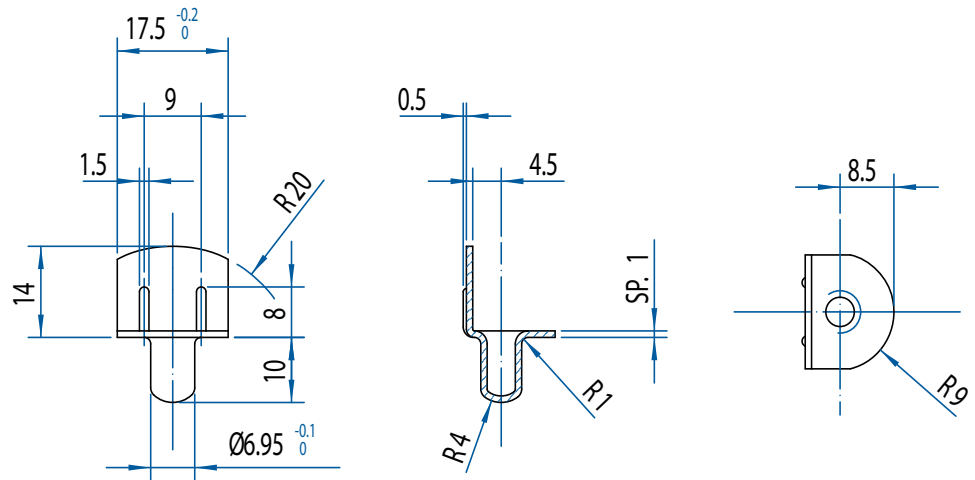

Art **4.10.00** • 01 - 02 - 05

Mensolina reggipiano stampata / Stamped shelf support
 Acciaio nichelato, ottonato, bronzato / Nickel-plated, brass plated, bronzed steel

500

Art **CL 774/4.10** • 01 - 02

Mensolina reggipiano stampata a richiesta / Stamped shelf support on request
 Ottonato, nichelato / Brass plated - nickel-plated
 Lotto minimo / MOQ: 50.000 pz / pcs

500

43

Art **4.20.00** • 01 - 02 - 05

Bussoletta / Strike for PN: 41000
 Acciaio nichelato, ottonato, bronzato / Nickel-plated, brass-plated, bronzed steel

2000