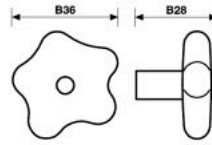

PomoliKnobs B 241 | B 240

B 241

design Valli Workshop

Vetro di Murano e Ottone / Murano Glass and Brass

B mm 36 [1.7/16"]

Azzurro opaco-Nikmatt / Matt sky-blue-Nikmatt

Blu opaco-Nikmatt / Matt blue-Nikmatt

Rosa opaco-Nikmatt / Matt rose-Nikmatt

Satinato-Oro / Satin-Brass

Topazio opaco-Oro / Matt topaz-Brass

Verde opaco-Oro / Matt green-Brass

278

B 240

design Gost & Schreyer

Ottone / Brass

C Ømm 13 [7/8"]