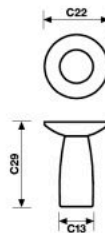

Satinato-Oro / Satin-Brass

Topazio opaco-Oro / Matt topaz-Brass

Verde opaco-Oro / Matt green-Brass

278

B 240

design Gost & Schreyer

Ottone / Brass

C Ømm 13 [7/8"]