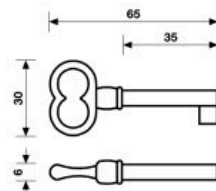

C 113

design Valli Workshop

Ottone / Brass

Oro / Brass

Patiné / Antique Brass