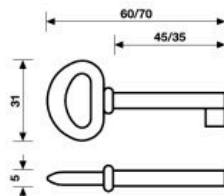

# C 117

design Valli Workshop

Ottone / Brass

**C 117**

Oro / Brass

Patiné / Antique Brass

**C 117/45**

Oro / Brass