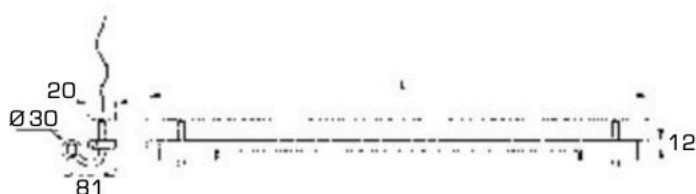

TENSIONE: 220 - 230V
110V (A RICHIESTA)

LUNGHEZZA CAVO: 3000 MM
(CON SPINA)

ACCENSIONE: INTERRUTTORE

TECHNICAL DATA

LIGHT SOURCE: FLUORESCENT BULB T5
Ø 16 MM

COLOR TEMPERATURE: 4000 K
3000 K (on request)

VOLTAGE: 220 - 230V
110V (ON REQUEST)

CABLE LENGTH: 3000 MM
(WITH PLUG)

SWITCHING SYSTEM: SWITCH

Dimensioni in millimetri (mm)
Dimensions in millimeters (mm)

Finitura Finish	Codice - Part No.			
	L = 450 W = 6	L = 600 W = 8	L = 900 W = 13	L = 1200 W = 21
Alluminio ossidato Oxidized aluminium	13520S	13525S	13530S	13535S