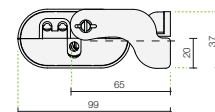

IP44

Apertura Vasistas

Bottom hung inward opening window

Apertura a sporgere

Top hung outward opening window

LIWIN L35 RADIO

Article	Product code	Colour	Strokes	Push pull	Power	230 Vac	Weight	Pieces
L35 230V R	ML35 R1 40H 0B 00	■ Black RAL 9005	50-100-150-200-250-300-350-400-420	350 N	28W	0,19 A	1,23 Kg	1
L35 230V R	ML35 R1 40H 0G 00	■ Grey RAL 7035	50-100-150-200-250-300-350-400-420	350 N	28W	0,19 A	1,23 Kg	1
L35 230V R	ML35 R1 40H 0W 00	□ White RAL 9010	50-100-150-200-250-300-350-400-420	350 N	28W	0,19 A	1,23 Kg	1

Alimentazione
Power supply

Radiocomando non incluso
Remote control not included

L < 125 cm
Base / Length

Fino a **6** canali
Up to channels

LIWIN L35 RADIO 2W-NET

Article	Product code	Colour	Strokes	Push pull	Power	230 Vac	Weight	Pieces
L35 230V R 2W-NET	ML35 R2 40H 0B 00	■ Black RAL 9005	50-100-150-200-250-300-350-400-420	350 N	28W	0,19 A	2,46 Kg	2
L35 230V R 2W-NET	ML35 R2 40H 0G 00	■ Grey RAL 7035	50-100-150-200-250-300-350-400-420	350 N	28W	0,19 A	2,46 Kg	2
L35 230V R 2W-NET	ML35 R2 40H 0W 00	□ White RAL 9010	50-100-150-200-250-300-350-400-420	350 N	28W	0,19 A	2,46 Kg	2

Alimentazione
Power supply

Radiocomando non incluso
Remote control not included

L 125 < 250 cm
Base / Length

Fino a **6** canali
Up to channels

LIWIN L35 RADIO 3W-NET

Article	Product code	Colour	Strokes	Push pull	Power	230 Vac	Weight	Pieces
L35 230V R 3W-NET	ML35 R3 40H 0B 00	■ Black RAL 9005	50-100-150-200-250-300-350-400-420	350 N	28W	0,19 A	3,68 Kg	3
L35 230V R 3W-NET	ML35 R3 40H 0G 00	■ Grey RAL 7035	50-100-150-200-250-300-350-400-420	350 N	28W	0,19 A	3,68 Kg	3
L35 230V R 3W-NET	ML35 R3 40H 0W 00	□ White RAL 9010	50-100-150-200-250-300-350-400-420	350 N	28W	0,19 A	3,68 Kg	3