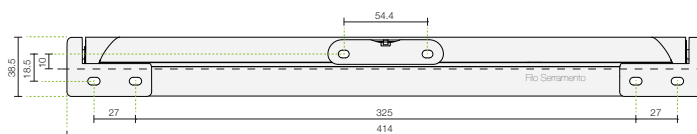

IP44

Apertura Vasistas

Bottom hung inward opening window

Apertura a sporgere

Top hung outward opening window

LIWIN L35 RADIO

Article	Product code	Colour	Strokes	Push pull	Power	230 Vac	Weight	Pieces
L35 230V R	ML35 R1 40H 0B 00	■ Black RAL 9005	50-100-150-200-250-300-350-400-420	350 N	28W	0,19 A	1,23 Kg	1
L35 230V R	ML35 R1 40H 0G 00	■ Grey RAL 7035	50-100-150-200-250-300-350-400-420	350 N	28W	0,19 A	1,23 Kg	1
L35 230V R	ML35 R1 40H 0W 00	□ White RAL 9010	50-100-150-200-250-300-350-400-420	350 N	28W	0,19 A	1,23 Kg	1

Alimentazione
Power supply

Radiocomando non incluso
Remote control not included

L < 125 cm
Base / Length

Fino a **6** canali
Up to channels

LIWIN L35 RADIO 2W-NET

Article	Product code	Colour	Strokes	Push pull	Power	230 Vac	Weight	Pieces
L35 230V R 2W-NET	ML35 R2 40H 0B 00	■ Black RAL 9005	50-100-150-200-250-300-350-400-420	350 N	28W	0,19 A	2,46 Kg	2
L35 230V R 2W-NET	ML35 R2 40H 0G 00	■ Grey RAL 7035	50-100-150-200-250-300-350-400-420	350 N	28W	0,19 A	2,46 Kg	2
L35 230V R 2W-NET	ML35 R2 40H 0W 00	□ White RAL 9010	50-100-150-200-250-300-350-400-420	350 N	28W	0,19 A	2,46 Kg	2

Alimentazione
Power supply

Radiocomando non incluso
Remote control not included

L 125 < 250 cm
Base / Length

Fino a **6** canali
Up to channels

LIWIN L35 RADIO 3W-NET

Article	Product code	Colour	Strokes	Push pull	Power	230 Vac	Weight	Pieces
L35 230V R 3W-NET	ML35 R3 40H 0B 00	■ Black RAL 9005	50-100-150-200-250-300-350-400-420	350 N	28W	0,19 A	3,68 Kg	3
L35 230V R 3W-NET	ML35 R3 40H 0G 00	■ Grey RAL 7035	50-100-150-200-250-300-350-400-420	350 N	28W	0,19 A	3,68 Kg	3
L35 230V R 3W-NET	ML35 R3 40H 0W 00	□ White RAL 9010	50-100-150-200-250-300-350-400-420	350 N	28W	0,19 A	3,68 Kg	3