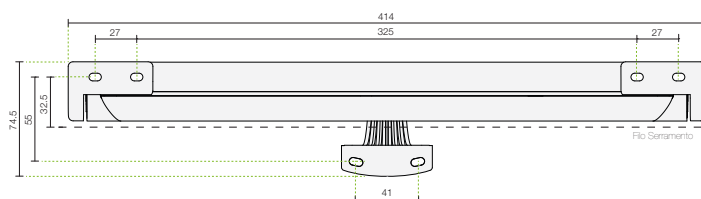

IP44

Apertura Vasistas

Bottom hung inward opening window

Apertura a sporgere

Top hung outward opening window

LIWIN L35 RADIO

Article	Product code	Colour	Strokes	Push pull	Power	230 Vac	Weight	Pieces
L35 230V R	ML35 R1 40H 0B 00	■ Black RAL 9005	50-100-150-200-250-300-350-400-420	350 N	28W	0,19 A	1,23 Kg	1
L35 230V R	ML35 R1 40H 0G 00	■ Grey RAL 7035	50-100-150-200-250-300-350-400-420	350 N	28W	0,19 A	1,23 Kg	1
L35 230V R	ML35 R1 40H 0W 00	□ White RAL 9010	50-100-150-200-250-300-350-400-420	350 N	28W	0,19 A	1,23 Kg	1

Alimentazione
Power supply

Radiocomando non incluso
Remote control not included

L < 125 cm
Base / Length

Fino a **6** canali
Up to channels

LIWIN L35 RADIO 2W-NET

Article	Product code	Colour	Strokes	Push pull	Power	230 Vac	Weight	Pieces
L35 230V R 2W-NET	ML35 R2 40H 0B 00	■ Black RAL 9005	50-100-150-200-250-300-350-400-420	350 N	28W	0,19 A	2,46 Kg	2
L35 230V R 2W-NET	ML35 R2 40H 0G 00	■ Grey RAL 7035	50-100-150-200-250-300-350-400-420	350 N	28W	0,19 A	2,46 Kg	2
L35 230V R 2W-NET	ML35 R2 40H 0W 00	□ White RAL 9010	50-100-150-200-250-300-350-400-420	350 N	28W	0,19 A	2,46 Kg	2

Alimentazione
Power supply

Radiocomando non incluso
Remote control not included

L 125 < 250 cm
Base / Length

Fino a **6** canali
Up to channels

LIWIN L35 RADIO 3W-NET

Article	Product code	Colour	Strokes	Push pull	Power	230 Vac	Weight	Pieces
L35 230V R 3W-NET	ML35 R3 40H 0B 00	■ Black RAL 9005	50-100-150-200-250-300-350-400-420	350 N	28W	0,19 A	3,68 Kg	3
L35 230V R 3W-NET	ML35 R3 40H 0G 00	■ Grey RAL 7035	50-100-150-200-250-300-350-400-420	350 N	28W	0,19 A	3,68 Kg	3
L35 230V R 3W-NET	ML35 R3 40H 0W 00	□ White RAL 9010	50-100-150-200-250-300-350-400-420	350 N	28W	0,19 A	3,68 Kg	3

Alimentazione
Power supply

Radiocomando non incluso
Remote control not included

L 375 < 500 cm
Base / Length

Fino a **6** canali
Up to channels