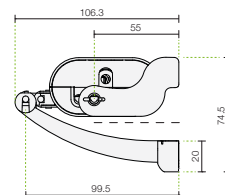

IP44

Apertura Vasistas

Bottom hung inward opening window

Apertura a sporgere

Top hung outward opening window

LIWIN L35 RADIO

Article	Product code	Colour	Strokes	Push pull	Power	230 Vac	Weight	Pieces
L35 230V R	ML35 R1 40H 0B 00	■ Black RAL 9005	50-100-150-200-250-300-350-400-420	350 N	28W	0,19 A	1,23 Kg	1
L35 230V R	ML35 R1 40H 0G 00	■ Grey RAL 7035	50-100-150-200-250-300-350-400-420	350 N	28W	0,19 A	1,23 Kg	1
L35 230V R	ML35 R1 40H 0W 00	□ White RAL 9010	50-100-150-200-250-300-350-400-420	350 N	28W	0,19 A	1,23 Kg	1

Alimentazione
Power supply

Radiocomando non incluso
Remote control not included

L < 125 cm
Base / Length

Fino a **6** canali
Up to channels

LIWIN L35 RADIO 2W-NET

Article	Product code	Colour	Strokes	Push pull	Power	230 Vac	Weight	Pieces
L35 230V R 2W-NET	ML35 R2 40H 0B 00	■ Black RAL 9005	50-100-150-200-250-300-350-400-420	350 N	28W	0,19 A	2,46 Kg	2
L35 230V R 2W-NET	ML35 R2 40H 0G 00	■ Grey RAL 7035	50-100-150-200-250-300-350-400-420	350 N	28W	0,19 A	2,46 Kg	2
L35 230V R 2W-NET	ML35 R2 40H 0W 00	□ White RAL 9010	50-100-150-200-250-300-350-400-420	350 N	28W	0,19 A	2,46 Kg	2

Alimentazione
Power supply

Radiocomando non incluso
Remote control not included

L 125 < 250 cm
Base / Length

Fino a **6** canali
Up to channels

LIWIN L35 RADIO 3W-NET

Article	Product code	Colour	Strokes	Push pull	Power	230 Vac	Weight	Pieces
L35 230V R 3W-NET	ML35 R3 40H 0B 00	■ Black RAL 9005	50-100-150-200-250-300-350-400-420	350 N	28W	0,19 A	3,68 Kg	3
L35 230V R 3W-NET	ML35 R3 40H 0G 00	■ Grey RAL 7035	50-100-150-200-250-300-350-400-420	350 N	28W	0,19 A	3,68 Kg	3
L35 230V R 3W-NET	ML35 R3 40H 0W 00	□ White RAL 9010	50-100-150-200-250-300-350-400-420	350 N	28W	0,19 A	3,68 Kg	3

Alimentazione
Power supply

Radiocomando non incluso
Remote control not included

L 375 < 500 cm
Base / Length

Fino a **6** canali
Up to channels