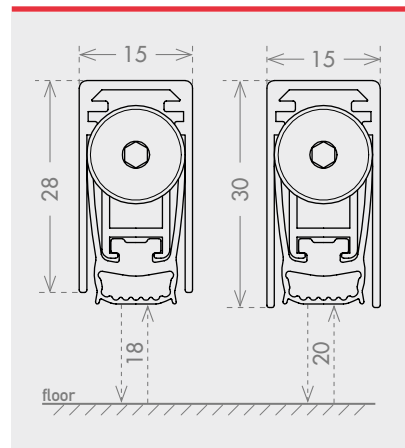

DROP 20 MAXI 30'

cod. ASDROMAX
cod. AS1530DR3M

EN A top range product, fire resistant up to 30 minutes (certified), with 52dB of noise reduction, 20 mm of maximum drop and three different fixing systems. Available with a profile of 28 mm or 30 mm height, this product can be combined with a wide range of accessories, for both two leaf doors and pivoting doors.

lengths

330 430 530 630 730 830 930 1030 1130
1230 1330 1430 1530 1630 1730 1830 mm

plunger type

certification

application

TIMBER
DOOR

SECURITY
DOOR

size 15x28 mm cod. ASDROMAX
size 15x30 mm cod. AS1530DR3M