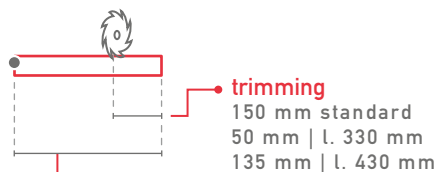

DROP 20 MAXI 30'

cod. ASDROMAX
cod. AS1530DR3M

EN A top range product, fire resistant up to 30 minutes (certified), with 52dB of noise reduction, 20 mm of maximum drop and three different fixing systems. Available with a profile of 28 mm or 30 mm height, this product can be combined with a wide range of accessories, for both two leaf doors and pivoting doors.

lengths

330 430 530 630 730 830 930 1030 1130
1230 1330 1430 1530 1630 1730 1830 mm

plunger type

certification

application

TIMBER
DOOR

SECURITY
DOOR

size 15x28 mm cod. ASDROMAX
size 15x30 mm cod. AS1530DR3M