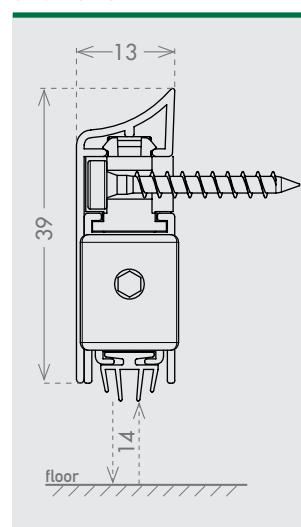

WHITE

BROWN

SILVER
ANODISED

application

ALL TYPES
OF SWING DOOR

plunger type

9B

size 13x39 mm