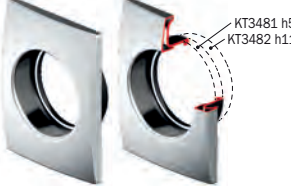

QUADRY 84x64