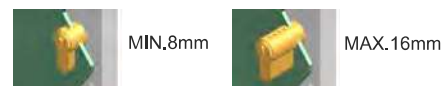

SPORGENZE PROTETTE / PROTRUSIONS COVERED