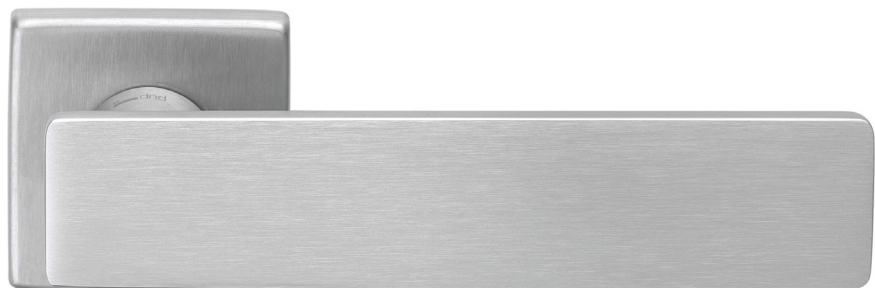

holly

design: Dnd
technical division

made in italy

Zama
Zamak

ZCS
Cromo satinato
Satin chrome

ZNE
Nero
Black

ZBN
Bianco
White

HO14
ZCS