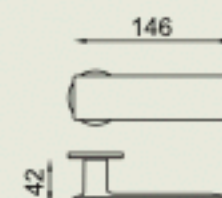

FINE DU40

U DU80