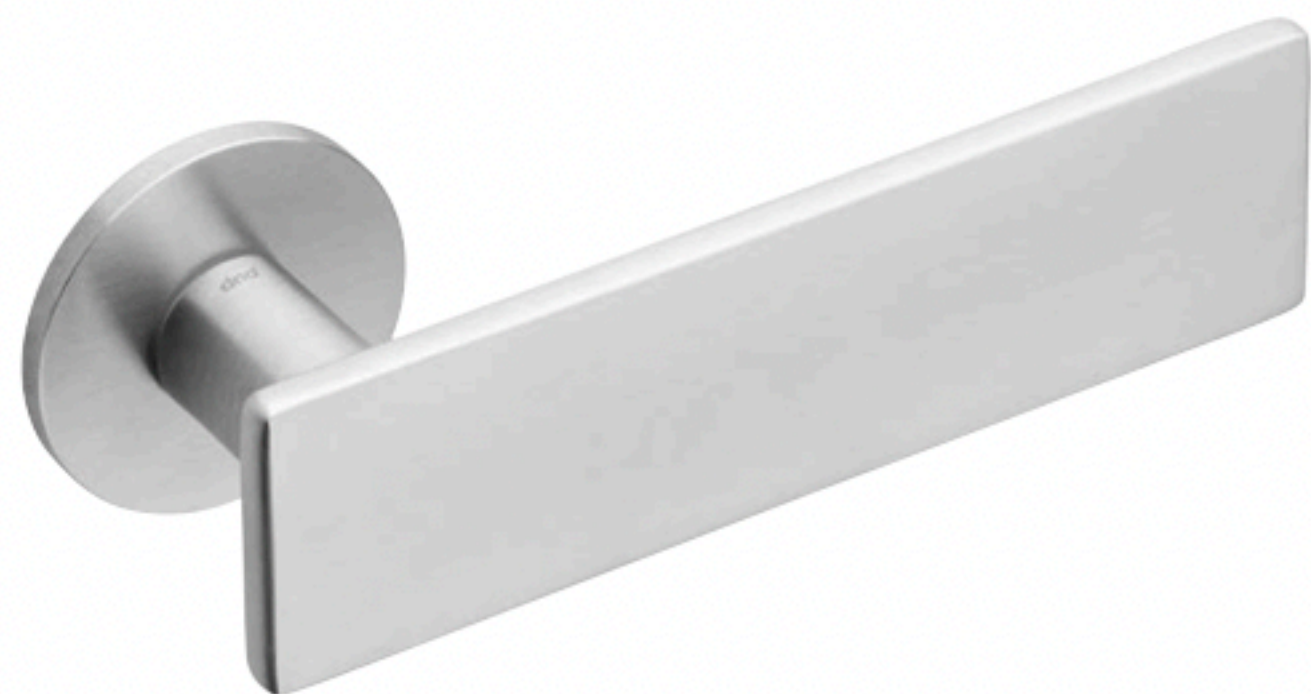

DUE

design:
**Stefano Boeri
Architetti**

made in italy

DU40
PCS

118-

new 2022

Ottone stampato a caldo
Hot stamped brass

PCS
Power cromo satinato
Power satin chrome

ONO
Nero
Black

PGS | forte®
Grafite satinato
Satin graphite

PVD-SG | forte®
Oro antico satinato
Antique satin gold

FINE DU40

U DU80

VIS DU25V

U DU22U

dnd 22-23