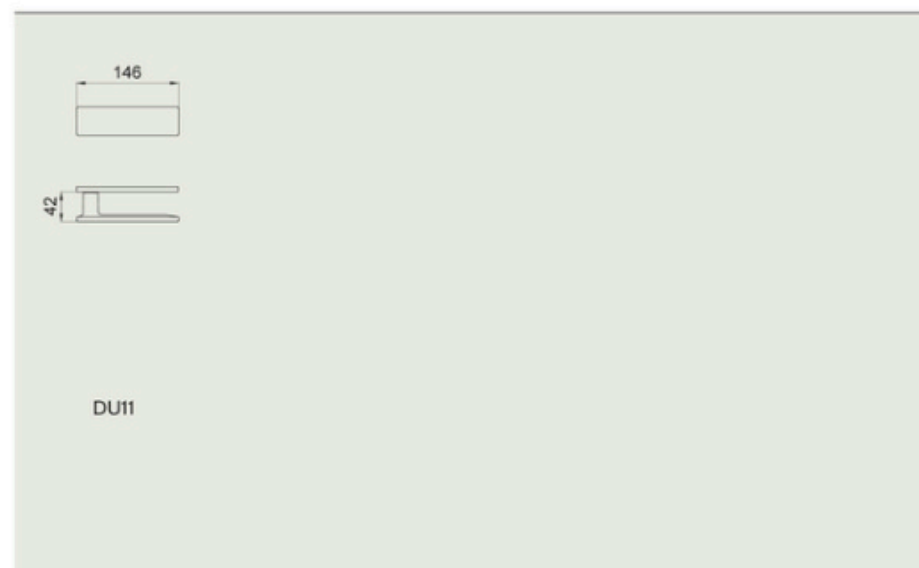

DUE

design:
Stefano Boeri Architetti

made in italy

Ottone
Solid brass

new 2021

PCS
Power cromo satinato
Power satin chrome

ONO
Nero
Black

forte® - PGS
PVD grafite satinato
Satin graphite PVD

forte® - PVD-SG
PVD oro antico satinato
Antique satin gold PVD

DU11
PVD-SG