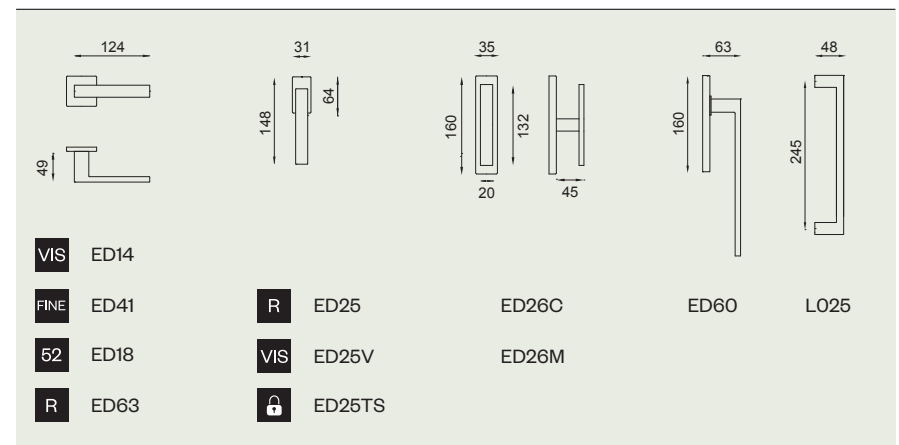

ED41
PCS

236-

Ottone stampato a caldo
Hot stamped brass

OGH
Bronzo satinato opaco
Matt satin bronze

OC
Power cromo lucido
Power polished chrome

PCS
Power cromo satinato
Power satin chrome

ONO
Nero
Black

ONS
Nickel satinato
Satin nickel

PGS | forte®
Grafite satinato
Satin graphite

PVX | forte®
Inox satinato
Satin steel

PVD-SG | forte®
Oro antico satinato
Antique satin gold

PVD-SCB | forte®
Rame satinato
Satin copper