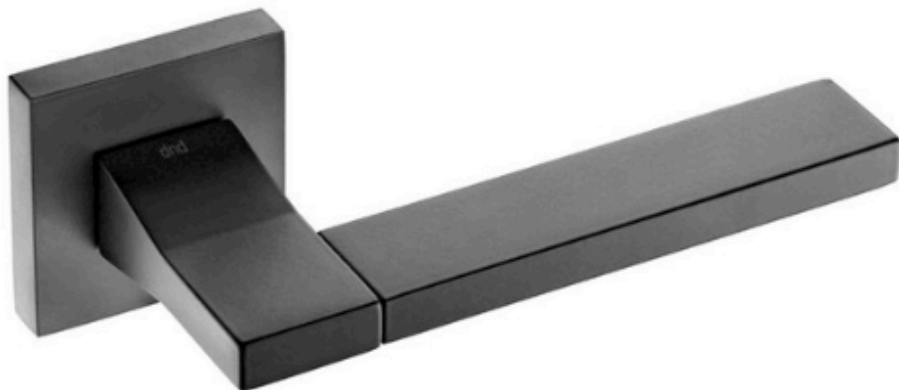

change B 02

design:
Sandro Santantonio
made in italy

CB18
ONO

Ottone stampato a caldo
Hot stamped brass

PCS new
Power cromo satinato
Power satin chrome

CCS
Cromo - Power cromo satinato
Chrome - Power satin chrome

OBN
Bianco
White

ONO
Nero
Black

V702
Marrone scuro
Dark brown

VIS CB14

52 CB18

S CB63

R CB25

🔒 CB25TS