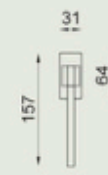

VIS CB14

52 CB18

S CB63

R CB25

🔒 CB25TS