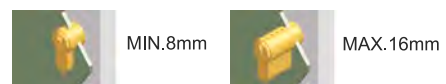

IMBALLO / PACKAGING

SPORGENZE PROTETTE / PROTRUSIONS COVERED