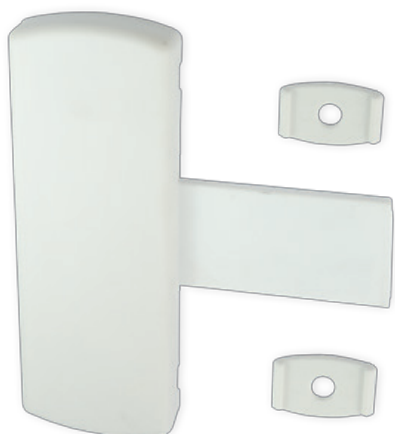

Art. 530

NEW

COVER "RIVESTIMENTO ESTETICO PROTETTIVO" PER CARDINE
ART. 0520NE120/160 E ART. 0524NE120/160
"PROTECTING AESTHETIC COATING" COVER FOR HINGES
ART.0520NE120/160 AND ART.0524NE120/160

Finitura/Coating
Bianco/White

Codice/Code
0530BI000

Art. 600/27

*destro come figura
right as picture

SQUADRO IN COSTA PER PERSIANE IN ALLUMINIO
EMBEDDED L-HINGE FOR ALUMINIUM SHUTTERS

Finitura/Coating
Nero/Black

Codice/Code
0600NE/27

Art. 602/27

MEZZO SQUADRO IN COSTA PER PERSIANE IN ALLUMINIO
EMBEDDED T-HINGE FOR ALUMINIUM SHUTTERS

Finitura/Coating
Nero/Black

Codice/Code
0602NE/27