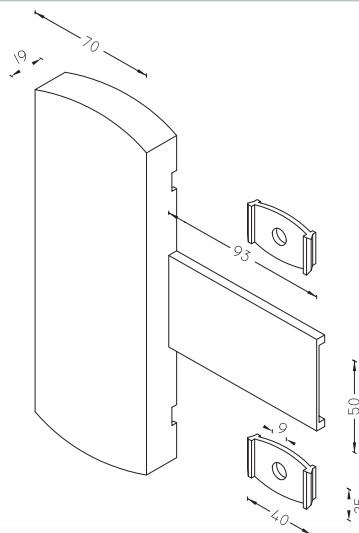

Art. 530

NEW

COVER "RIVESTIMENTO ESTETICO PROTETTIVO" PER CARDINE
ART. 0520NE120/160 E ART. 0524NE120/160
"PROTECTING AESTHETIC COATING" COVER FOR HINGES
ART.0520NE120/160 AND ART.0524NE120/160

Finitura/Coating
Bianco/White

Codice/Code
0530BI000

Art. 600/27

*destro come figura
right as picture

SQUADRO IN COSTA PER PERSIANE IN ALLUMINIO
EMBEDDED L-HINGE FOR ALUMINIUM SHUTTERS

Finitura/Coating
Nero/Black

Codice/Code
0600NE/27

Art. 602/27

MEZZO SQUADRO IN COSTA PER PERSIANE IN ALLUMINIO
EMBEDDED T-HINGE FOR ALUMINIUM SHUTTERS

Finitura/Coating
Nero/Black

Codice/Code
0602NE/27