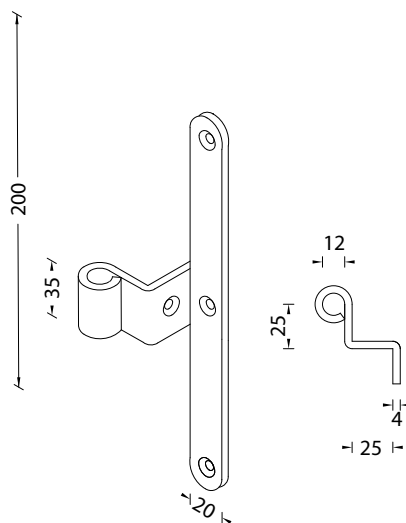

Codice/Code
0530BI000

Art. 600/27

*destro come figura
right as picture

SQUADRO IN COSTA PER PERSIANE IN ALLUMINIO
EMBEDDED L-HINGE FOR ALUMINIUM SHUTTERS

Finitura/Coating
Nero/Black

Codice/Code
0600NE/27

Art. 602/27

MEZZO SQUADRO IN COSTA PER PERSIANE IN ALLUMINIO
EMBEDDED T-HINGE FOR ALUMINIUM SHUTTERS

Finitura/Coating
Nero/Black

Codice/Code
0602NE/27