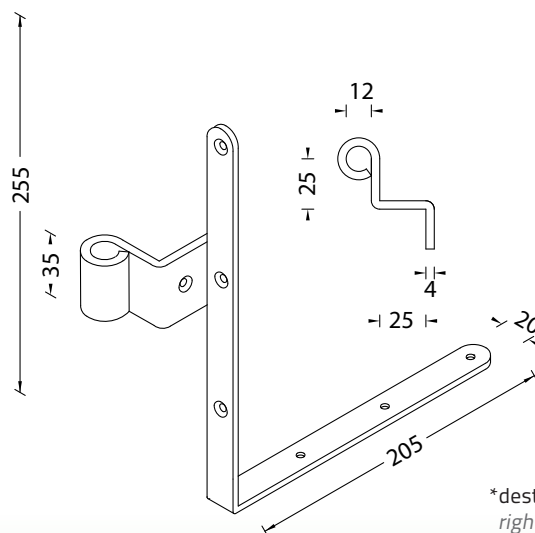

Art. 530

NEW

COVER "RIVESTIMENTO ESTETICO PROTETTIVO" PER CARDINE
ART. 0520NE120/160 E ART. 0524NE120/160
"PROTECTING AESTHETIC COATING" COVER FOR HINGES
ART.0520NE120/160 AND ART.0524NE120/160

Finitura/Coating
Bianco/White

Codice/Code
0530BI000

Art. 600/27

*destro come figura
right as picture

SQUADRO IN COSTA PER PERSIANE IN ALLUMINIO
EMBEDDED L-HINGE FOR ALUMINIUM SHUTTERS

Finitura/Coating
Nero/Black

Codice/Code
0600NE/27

Art. 602/27

MEZZO SQUADRO IN COSTA PER PERSIANE IN ALLUMINIO
EMBEDDED T-HINGE FOR ALUMINIUM SHUTTERS

Finitura/Coating
Nero/Black

Codice/Code
0602NE/27