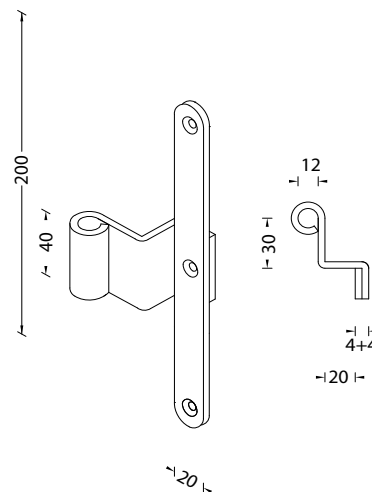

**Art. 603/27**

MEZZO SQUADRO IN COSTA ZANCATOPER PERSIANE IN ALLUMINIO  
EMBEDDED FLAP CRANKED T-HINGE FOR ALUMINIUM SHUTTERS

**Finitura/Coating**

Nero/Black

**Codice/Code**

0603NE/27

**Art. 600**

\*destro come figura  
right as picture

SQUADRO IN COSTA  
EMBEDDED L-HINGE

**Finitura/Coating**

Zinc. tropical/Yellow galvanized  
Nero/Black

**Codice/Code**

0600ZT000  
0600NE000

**Art. 602**

MEZZO SQUADRO IN COSTA  
EMBEDDED T-HINGE

**Finitura/Coating**