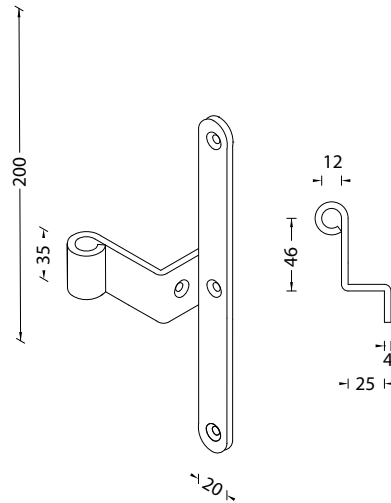

**Art. 603/27**

MEZZO SQUADRO IN COSTA ZANCATOPER PERSIANE IN ALLUMINIO  
EMBEDDED FLAP CRANKED T-HINGE FOR ALUMINIUM SHUTTERS

**Finitura/Coating**

Nero/Black

**Codice/Code**

0603NE/27

**Art. 600**

\*destro come figura  
right as picture

SQUADRO IN COSTA  
EMBEDDED L-HINGE

**Finitura/Coating**

Zinc. tropical/Yellow galvanized  
Nero/Black

**Codice/Code**

0600ZT000  
0600NE000

**Art. 602**

MEZZO SQUADRO IN COSTA  
EMBEDDED T-HINGE

**Finitura/Coating**