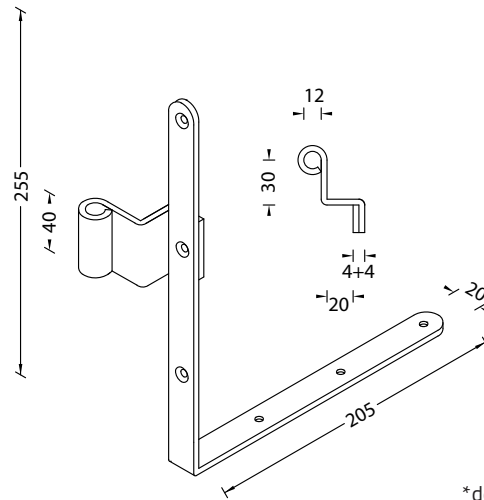

**Art. 603/27**

MEZZO SQUADRO IN COSTA ZANCATOPER PERSIANE IN ALLUMINIO  
EMBEDDED FLAP CRANKED T-HINGE FOR ALUMINIUM SHUTTERS

**Finitura/Coating**

Nero/Black

**Codice/Code**

0603NE/27

**Art. 600**

\*destro come figura  
right as picture

SQUADRO IN COSTA  
EMBEDDED L-HINGE

**Finitura/Coating**

Zinc. tropical/Yellow galvanized  
Nero/Black

**Codice/Code**

0600ZT000  
0600NE000

**Art. 602**

MEZZO SQUADRO IN COSTA  
EMBEDDED T-HINGE

**Finitura/Coating**