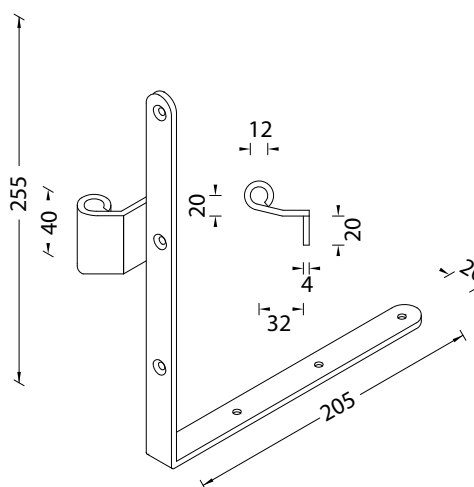

MEZZO SQUADRO IN COSTA ZANCATO
EMBEDDED FLAP CRANKED T-HINGE

Finitura/Coating

Zinc. tropical / Yellow galvanized
Nero / Black

Codice/Code

0606ZT000
0606NE000

Art. 608

*destro come figura
right as picture

SQUADRO IN COSTA ZANCA 45°
EMBEDDED L-HINGE FLAP 45°