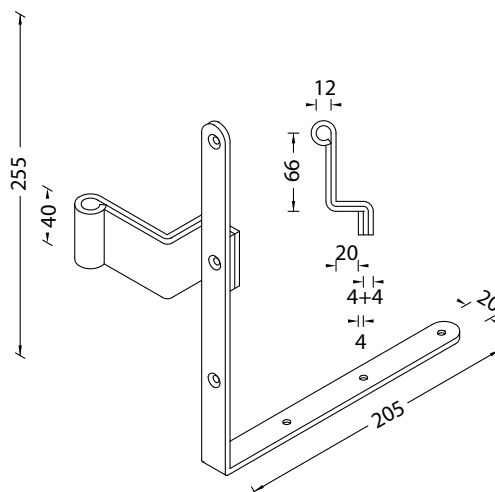

Art. 604

*destro come figura
right as picture

SQUADRO IN COSTA ZANCATO
EMBEDDED FLAP CRANKED L-HINGE

Finitura/Coating

Zinc. tropical / Yellow galvanized
Nero / Black

Codice/Code

0604ZT000
0604NE000

Art. 606

MEZZO SQUADRO IN COSTA ZANCATO
EMBEDDED FLAP CRANKED T-HINGE

Finitura/Coating

Zinc. tropical / Yellow galvanized
Nero / Black

Codice/Code

0606ZT000
0606NE000

Art. 608

*destro come figura
right as picture

SQUADRO IN COSTA ZANCA 45°
EMBEDDED L-HINGE FLAP 45°