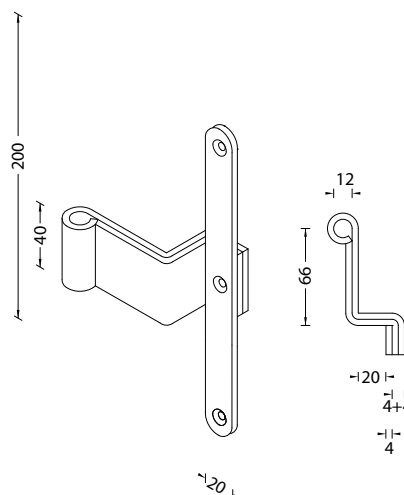

Art. 604

*destro come figura
right as picture

SQUADRO IN COSTA ZANCATO
EMBEDDED FLAP CRANKED L-HINGE

Finitura/Coating

Zinc. tropical / Yellow galvanized
Nero / Black

Codice/Code

0604ZT000
0604NE000

Art. 606

MEZZO SQUADRO IN COSTA ZANCATO
EMBEDDED FLAP CRANKED T-HINGE

Finitura/Coating

Zinc. tropical / Yellow galvanized
Nero / Black

Codice/Code

0606ZT000
0606NE000

Art. 608

*destro come figura
right as picture

SQUADRO IN COSTA ZANCA 45°
EMBEDDED L-HINGE FLAP 45°