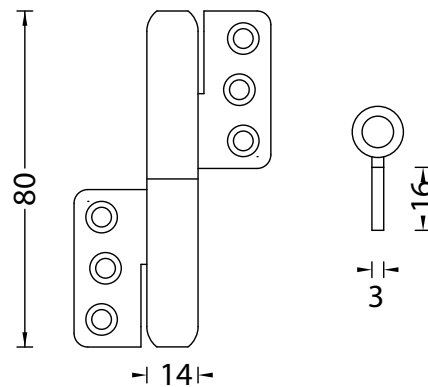

Art. 504

mm 200
mm 250
mm 300

**BANDELLA FERRO BATTUTO ZANCATA PER
PERSIANE IN ALLUMINIO**
*WROUGHT IRON FLAP CRANKED STRAP HINGE
FOR ALUMINIUM SHUTTERS*

Finitura/Coating

Nero/Black

Codice/Code

0504NE200 - 0504NE250 - 0504NE300

Art. 506

*sinistro come figura
left as picture

**MEZZO SQUADRO IN COSTA LEGNO-LEGNO PER
PERSIANE IN ALLUMINIO**
*EMBEDDED T-HINGE WOOD-WOOD
FOR WOODEN SHUTTERS*

Finitura/Coating

Nero/Black

Codice/Code

0506NE000

Art. 508

*destra come figura
right as picture

**MEZZO SQUADRO IN COSTA LEGNO-LEGNO
PER PERSIANE IN ALLUMINIO**
*EMBEDDED T-HINGE WOOD-WOOD
FOR WOODEN SHUTTERS*

Finitura/Coating

Nero/Black

Codice/Code

0508NE000