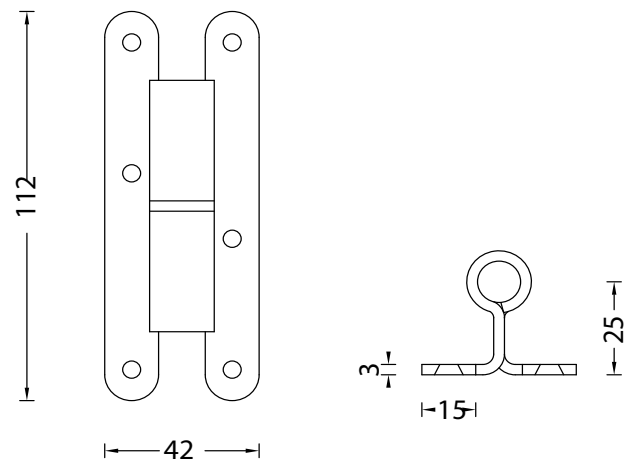

Art. 504

mm 200
mm 250
mm 300

**BANDELLA FERRO BATTUTO ZANCATA PER
PERSIANE IN ALLUMINIO**
*WROUGHT IRON FLAP CRANKED STRAP HINGE
FOR ALUMINIUM SHUTTERS*

Finitura/Coating

Nero/Black

Codice/Code

0504NE200 - 0504NE250 - 0504NE300

Art. 506

*sinistro come figura
left as picture

**MEZZO SQUADRO IN COSTA LEGNO-LEGNO PER
PERSIANE IN ALLUMINIO**
*EMBEDDED T-HINGE WOOD-WOOD
FOR WOODEN SHUTTERS*

Finitura/Coating

Nero/Black

Codice/Code

0506NE000

Art. 508

*destra come figura
right as picture

**MEZZO SQUADRO IN COSTA LEGNO-LEGNO
PER PERSIANE IN ALLUMINIO**
*EMBEDDED T-HINGE WOOD-WOOD
FOR WOODEN SHUTTERS*

Finitura/Coating

Nero/Black

Codice/Code

0508NE000