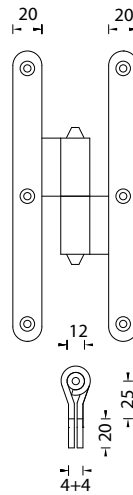

Art. 610

MEZZO SQUADRO IN COSTA ZANCA 45'
EMBEDDED T-HINGE FLAP 45'

Finitura/Coating

Zinc. tropical / Yellow galvanized
Nero / Black

Codice/Code

0610ZT000
0610NE000

Art. 612

MEZZO SQUADRO IN COSTA LEGNO-LEGNO
EMBEDDED T-HINGE WOOD-WOOD

Finitura/Coating

Zinc. tropical / Yellow galvanized
Nero / Black

Codice/Code

0612ZT000
0612NE000

*destro come figura
right as picture

Art. 600P16

SQUADRO IN COSTA PIASTRA MM.16
EMBEDDED L-HINGE PLATE MM.16

Finitura/Coating