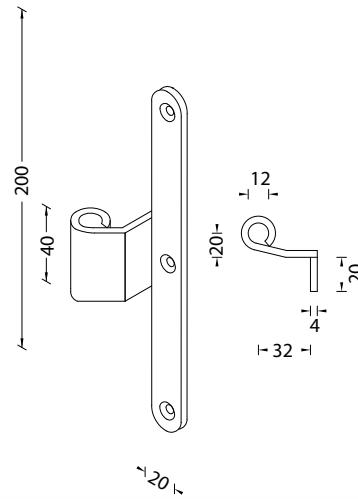

Art. 610

MEZZO SQUADRO IN COSTA ZANCA 45'
EMBEDDED T-HINGE FLAP 45'

Finitura/Coating

Zinc. tropical / Yellow galvanized
Nero / Black

Codice/Code

0610ZT000
0610NE000

Art. 612

MEZZO SQUADRO IN COSTA LEGNO-LEGNO
EMBEDDED T-HINGE WOOD-WOOD

Finitura/Coating

Zinc. tropical / Yellow galvanized
Nero / Black

Codice/Code

0612ZT000
0612NE000

*destro come figura
right as picture

Art. 600P16

SQUADRO IN COSTA PIASTRA MM.16
EMBEDDED L-HINGE PLATE MM.16

Finitura/Coating

Zinc. tropical / Yellow galvanized
Nero / Black

Codice/Code

0600ZTP16
0600NEP16

*destro come figura
right as picture