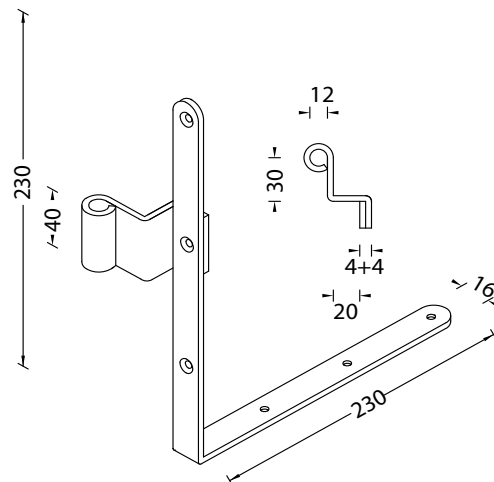

Art. 610

MEZZO SQUADRO IN COSTA ZANCA 45'
EMBEDDED T-HINGE FLAP 45'

Finitura/Coating

Zinc. tropical / Yellow galvanized
Nero / Black

Codice/Code

0610ZT000
0610NE000

Art. 612

MEZZO SQUADRO IN COSTA LEGNO-LEGNO
EMBEDDED T-HINGE WOOD-WOOD

Finitura/Coating

Zinc. tropical / Yellow galvanized
Nero / Black

Codice/Code

0612ZT000
0612NE000

*destro come figura
right as picture

Art. 600P16

SQUADRO IN COSTA PIASTRA MM.16
EMBEDDED L-HINGE PLATE MM.16

Finitura/Coating

Zinc. tropical / Yellow galvanized
Nero / Black

Codice/Code

0600ZTP16
0600NEP16

*destro come figura
right as picture