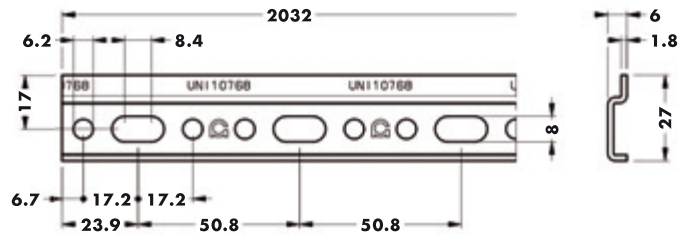

875 AC Z1 20 32

Icons: Worker, Warning, Slip, 630-631, www.camar.it/warning

Fe

30 1050 150

875 AC Z1 20 32 IP

Icons: Worker, Warning, Slip, 630-631, www.camar.it/warning

Fe

1000 1000