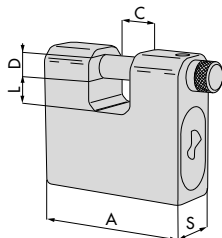

**Caratteristiche tecniche:**

- Corpo monoblocco in acciaio carbonitrurato con trattamento anticorrosivo di nichelatura chimica
- Arco in acciaio cementato con trattamento di nichelatura chimica
- **Cilindro sostituibile e ricicfrabile**
- Piastrino di protezione cilindretto in acciaio carbonitrurato
- Piastrino di protezione cilindro in acciaio carbonitrurato con trattamento di nichelatura chimica
- Protezione contro gli urti in Desmopan (per serie 28050)
- Chiavi con profilo LIM

**Dotazione:**

- 2 chiavi

Tipologia	Descrizione	Chiave articolo					Kg	Pezzi	ARTICOLO				
		A	C	D	L	S			Unitario	Typo	Dim.	Mano	Fin.

• Chiave estraibile solo ad arco chiuso

55	25,0	11,0	25,0	25,0	5	1 00401 00 1	0,565	6	1	28050	55	0
55	25,0	11,0	45,0	25,0	5	1 00401 00 1	0,601	6	1	28050	56	0
55	26,0	11,0	65,0	25,0	5	1 00401 00 1	0,610	6	1	28050	57	0
70	31,0	14,0	25,0	26,0	5	1 00401 00 1	0,880	6	1	28050	70	0
70	31,0	14,0	45,0	26,0	5	1 00401 00 1	0,927	6	1	28050	71	0
70	31,0	14,0	65,0	26,0	5	1 00401 00 1	0,954	6	1	28050	72	0

• Confezione in doppia cassetta trasparente

55	25,0	11,0	25,0	25,0	5	1 00401 00 1	0,578	6	1	28055	55	0
55	25,0	11,0	45,0	25,0	5	1 00401 00 1	0,608	6	1	28055	56	0
55	26,0	11,0	65,0	25,0	5	1 00401 00 1	0,636	6	1	28055	57	0
70	31,0	14,0	25,0	26,0	5	1 00401 00 1	0,870	6	1	28055	70	0
70	31,0	14,0	45,0	26,0	5	1 00401 00 1	0,929	6	1	28055	71	0
70	31,0	14,0	65,0	26,0	5	1 00401 00 1	0,971	6	1	28055	72	0

• Confezione in doppia cassetta trasparente

66	20,0	10,0	11,0	25,0	5	1 00401 00 1	0,745	6	1	28555	66	0
66	18,0	14,0	17,5	28,0	5	1 00401 00 1	0,855	6	1	28555	67	0
75	27,0	12,0	13,5	28,0	5	1 00401 00 1	0,905	6	1	28555	75	0
84	36,0	12,0	17,5	28,0	5	1 00401 00 1	1,018	6	1	28555	84	0
84	36,0	14,0	17,5	28,0	5	1 00401 00 1	1,009	6	1	28555	85	0