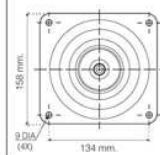

996 F

H min.: 740 mm.
H max.: 1040 mm.

Ø tubo: 60 mm.
Ø base: 550 mm.

Ø tubo: 60 mm.
Ø base: 550 mm.

Ø tubo: 60 mm.
Ø embase: 550 mm.

Ørohr: 60 mm.
Ø fusstellor: 550 mm

Steps adjustment: Tot. 300 mm.
Each step: 20 mm.
Finish: chrome plated