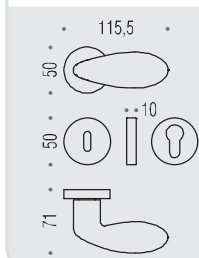

LC 45
DROP ○
Design: Luca Colombo

drop

Design: Luca Colombo

Materiale: Ottone
Material: Brass

HPS
Zirconium gold HPS

CR
Cromo
Chrome

CM
Cromat
Matt chrome

BR
Bronzo
Bronze

LC 45 R-RY

HPS CR CM BR

CD 49 BZG G 6/8

HPS CR CM BR