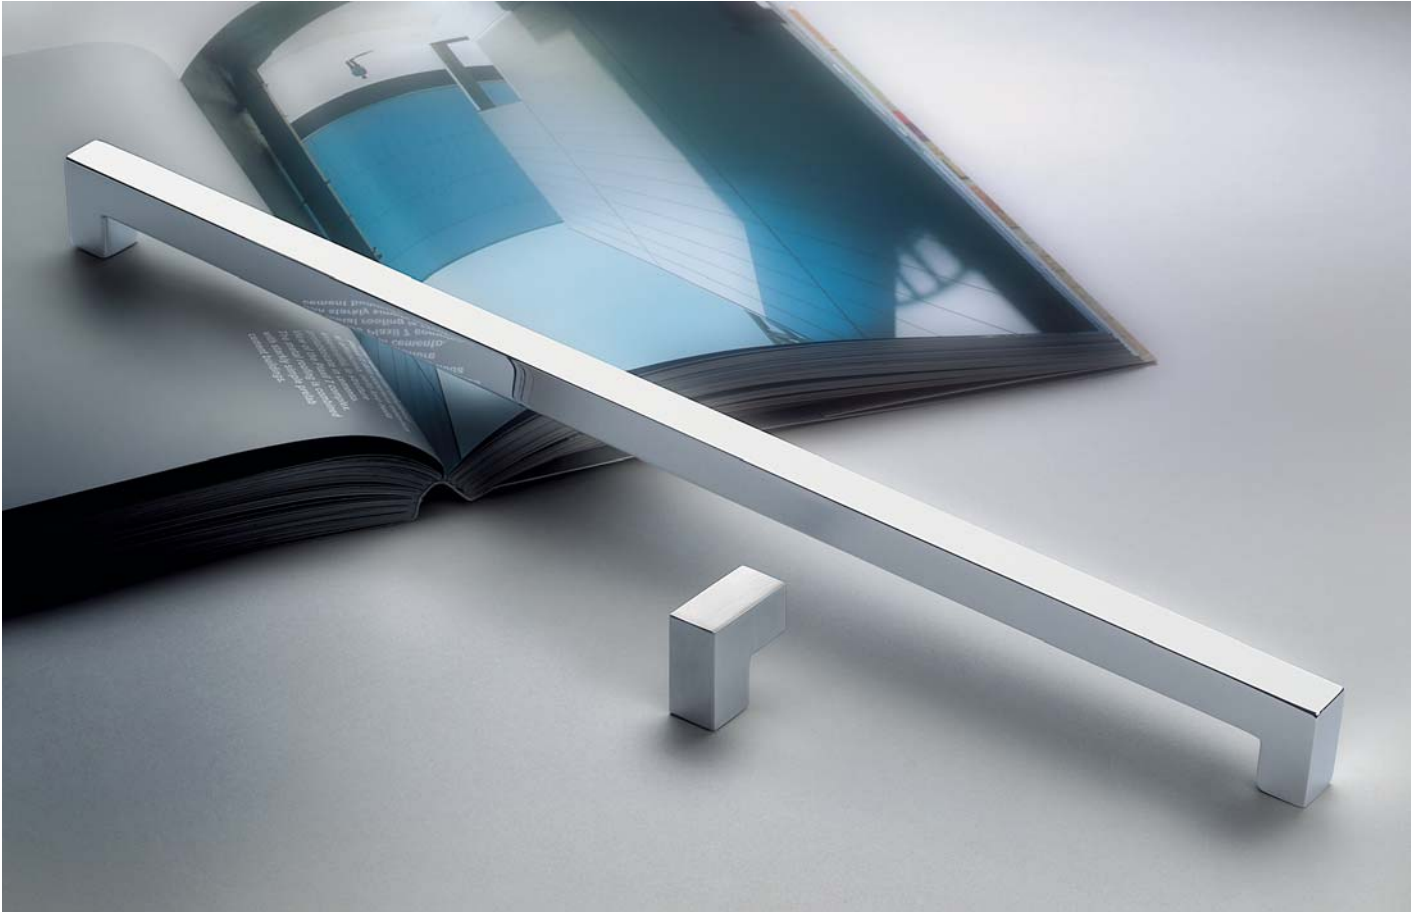

F515

Bartoli Design

Materiale: Cromall®
Material: Cromall®

Finiture: Cromo
Finishes: Chrome

Cromosat
Satin chrome