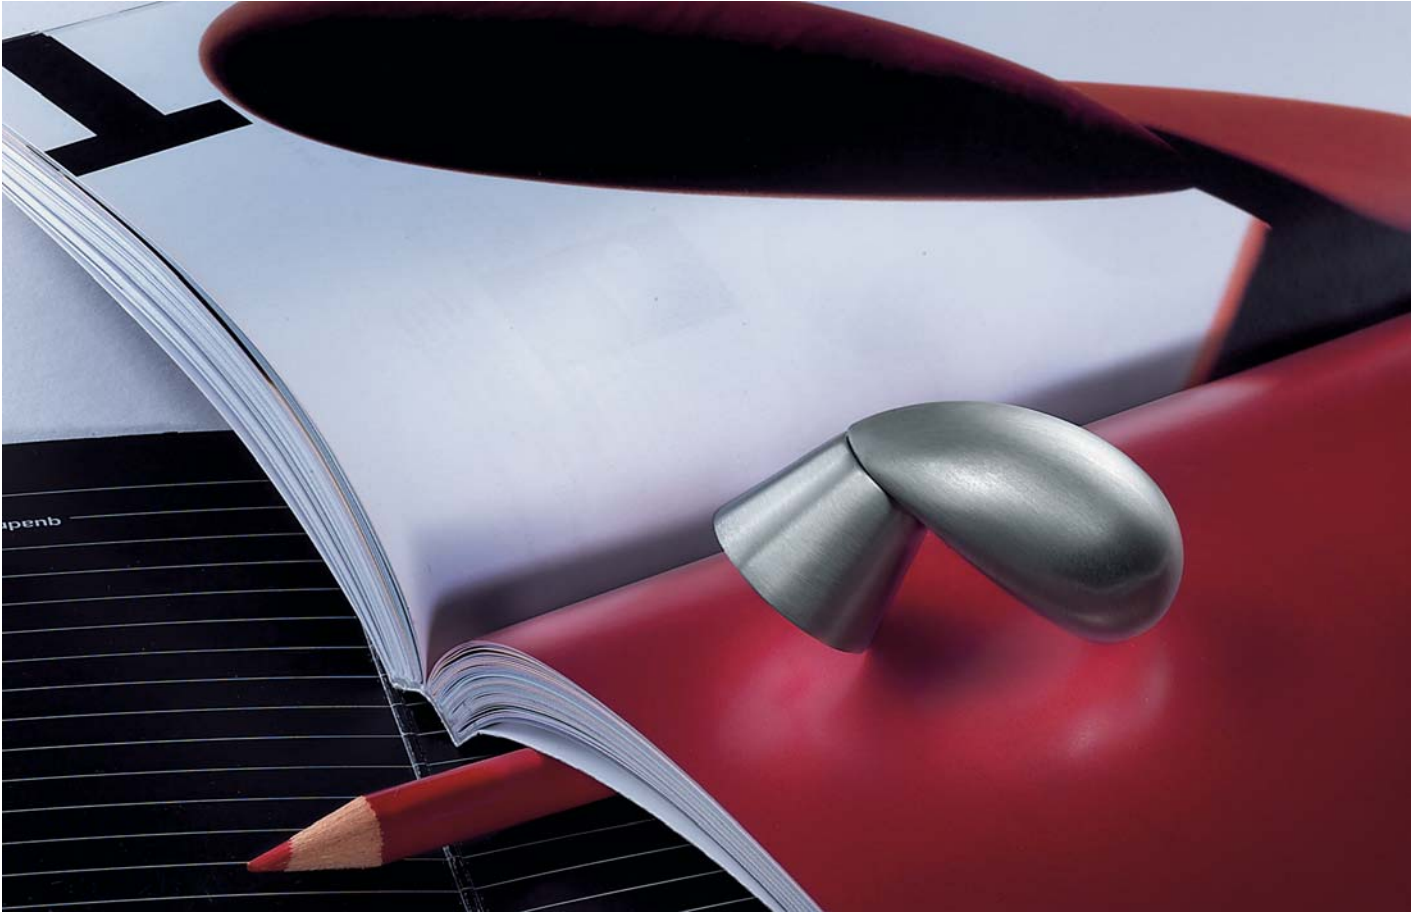

F512

Bartoli Design

Materiale: Cromall®
Material: Cromall®

Finiture: Cromo
Finishes: Chrome

Cromosat
Satin chrome

■ F512