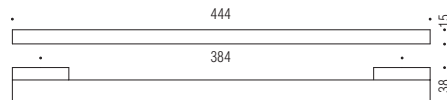

F126

Design:
Bartoli Design

Maniglie per Mobile
Furniture handles

Materiale: Cromall®/Alluminio
Material: Cromall®/Aluminium

CR/CR
Cromo/Cromo
Chrome/Chrome

CR/CM
Cromo/Cromosat
Chrome/Satin chrome

F126/GB

CR/CR - CR/CM

F126/K

CR/CR - CR/CM

F126/Q

CR/CR - CR/CM