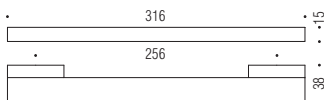

F126

Design:
Bartoli Design

Maniglie per Mobile
Furniture handles

Materiale: Cromall®/Alluminio
Material: Cromall®/Aluminium

CR/CR
Cromo/Cromo
Chrome/Chrome

CR/CM
Cromo/Cromosat
Chrome/Satin chrome

F126/GB

CR/CR - CR/CM

F126/K

CR/CR - CR/CM

F126/Q

CR/CR - CR/CM