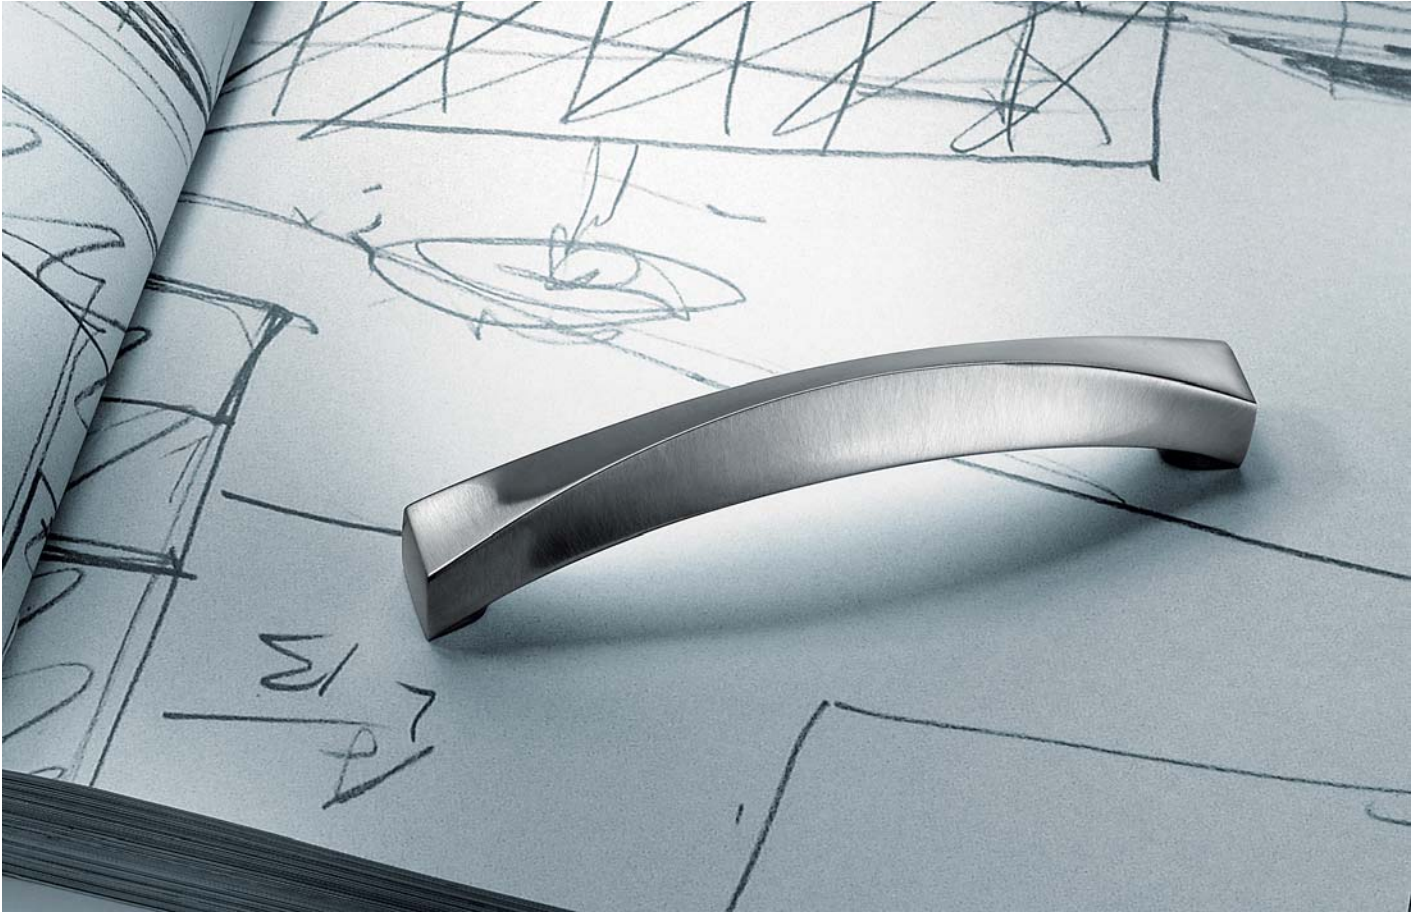

F107

Bartoli Design

Materiale: Cromall®
Material: Cromall®

Finiture: Cromo
Finishes: Chrome
Cromosat
Satin chrome