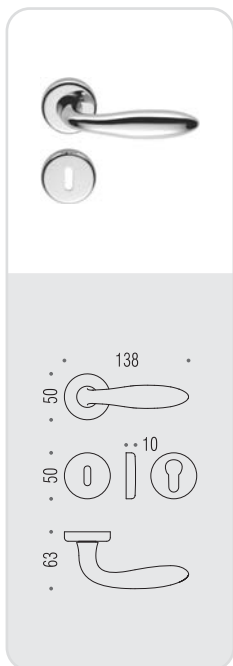

mach

Design: Colombo Design

Materiale: Cromall®/Ottone
Material: Cromall®/Brass

HPS
Zirconium gold HPS

CM
Cromat
Matt chrome

OL
Oroplus

NI
Nikelmat
Matt nickel

OM
Oromat
Matt gold

OA
Ottone antico
Antique brass

CD 81 P-PY

CD 81 R-RY

CD 69 BZG G 6/8

CD 82 IM

CD 82 DK/SM