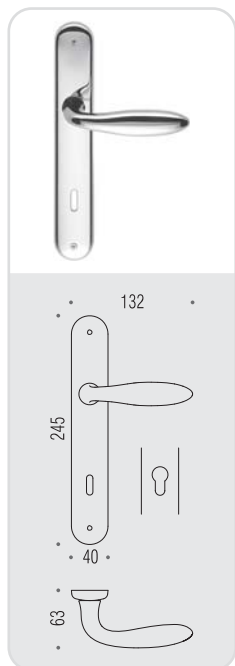

mach

Design: Colombo Design

Materiale: Cromall®/Ottone
Material: Cromall®/Brass

HPS
Zirconium gold HPS

CM
Cromat
Matt chrome

OL
Oroplus

NI
Nikelmat
Matt nickel

OM
Oromat
Matt gold

OA
Ottone antico
Antique brass

CD 81 P-PY