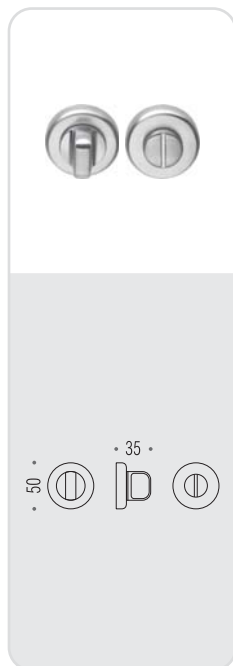

CD 69 BZG G 6/8