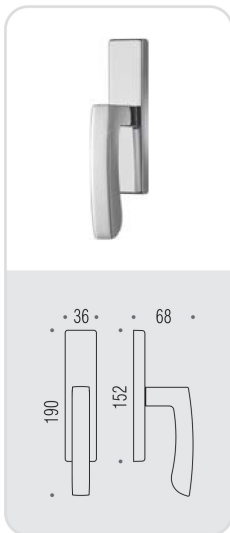

AR 21
VIOLA ○

Design: Angeletti Ruzza Design

viola

Design: Angeletti Ruzza Design

Materiale: Ottone
Material: Brass

OL
Oroplus

HPS/1
Zirconium stainless-steel HPS

CR
Cromo
Chrome

CM
Cromat
Matt chrome

AR 21 R-RY

OL HPS1 CR CM

CD 49 BZG G 6/8

OL HPS1 CR CM

AR 22 IM

OL HPS1 CR CM

AR 22 DK/SM

OL HPS1 CR CM