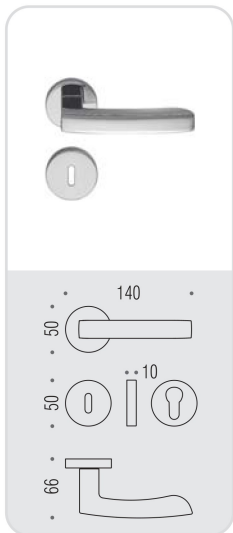

AR 21
VIOLA ○

Design: Angeletti Ruzza Design

viola

Design: Angeletti Ruzza Design

Materiale: Ottone
Material: Brass

OL
Oroplus

HPS/1
Zirconium stainless-steel HPS

CR
Cromo
Chrome

CM
Cromat
Matt chrome

AR 21 R-RY

OL HPS1 CR CM

CD 49 BZG G 6/8

OL HPS1 CR CM

AR 22 IM

OL HPS1 CR CM

AR 22 DK/SM