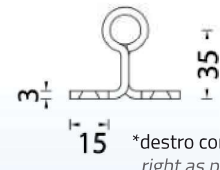

**Art. 510**

\*destra come figura  
right as picture

MEZZO SQUADRO IN COSTA LEGNO-LEGNO PER PERSIANE IN ALLUMINIO  
EMBEDDED T-HINGE WOOD-WOOD FOR WOODEN SHUTTERS

Finitura/Coating

Nero/Black

Codice/Code

0510NE000