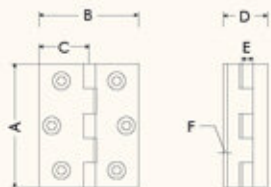

Codice Descrizione
Code Description

Confezione
Box

- 858 - 01 CERNIERA mm 40x35 ali zancate perno in ottone
HINGE 40x35 mm shaped leaves brass pin
- 858 - 02 CERNIERA mm 40x40 ali zancate perno in ottone
HINGE 40x40 mm shaped leaves brass pin
- 858 - 03 CERNIERA mm 50x40 ali zancate perno in ottone
HINGE 50x40 mm shaped leaves brass pin
- 858 - 04 CERNIERA mm 50x50 ali zancate perno in ottone
HINGE 50x50 mm shaped leaves brass pin
- 858 - 05 CERNIERA mm 60x50 ali zancate perno in ottone
HINGE 60x50 mm shaped leaves brass pin

A	B	C	D	E	F
40	35	17.5	14	Ø4	1.5
40	40	20	16	Ø4	1.5
50	40	20	18	Ø4.5	1.5
50	50	25	25	Ø5	2
60	50	25	25	Ø5	2