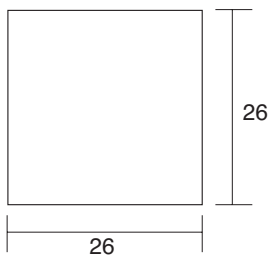

CFROL

CFROB

CFRFGH

Su porta  
On door

A muro  
On wall

Dimensioni d'incasso  
Recess dimensions

(confezione 6 pezzi)

**PER ESTERNO**

Brass slot flap, protected with over-baked varnish.

- CFROL** • polished brass
- CFROB** • burnished brass
- CFRFGH** • cast-iron grey painted brass

Dimensioni d'incasso  
Recess dimensions

SC3GH

SC30L

SC30B