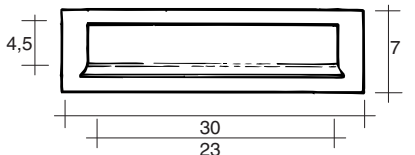

CFROL

CFROB

CFRFGH

Su porta  
On door

A muro  
On wall

Dimensioni d'incasso  
Recess dimensions

(confezione 6 pezzi)

**PER ESTERNO**

Brass slot flap, protected with over-baked varnish.

- CFROL** • polished brass
- CFROB** • burnished brass
- CFRFGH** • cast-iron grey painted brass

Dimensioni d'incasso  
Recess dimensions

SC3GH

SC30L

SC30B