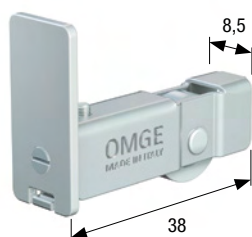

Art. 431.800.00

Carrello in acciaio con ruota in acciaio $\varnothing$ mm 13 a completa corona di sfere. Piastrina in ottone.
Steel roller with $\varnothing$ mm 13 steel ball bearing wheel.
Brass plate.

Art. 432.500.00

Carrello in acciaio con ruota in acciaio $\varnothing$ mm 13 a completa corona di sfere. Piastrina nichelata.
Steel roller with $\varnothing$ mm 13 steel ball bearing wheel.
Nichel plated brass plate.

Art. 1178.500.00

Carrello in acciaio con ruota in delrin $\varnothing$ mm 13 a completa corona di sfere. Piastrina nichelata.
Steel roller with $\varnothing$ mm 13 delrin ball bearing wheel.
Nichel plated brass plate.

Art. 1188.500.00

Carrello in acciaio con ruota in delrin $\varnothing$ mm 13 a completa corona di sfere. Piastrina in ottone.
Steel roller with $\varnothing$ mm 13 delrin ball bearing wheel.
Brass plate.