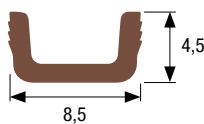

Art. 105.000.00

Ruota piana in acciaio.
Plain steel wheel.

Art. 1333.000.00

Ruota piana in delrin.
Plain delrin wheel.

Art. 104.000.00

Ruota piana in acciaio-nylon.
Plain steel wheel covered in nylon.

Art. 230.720.00

Canale guida in acciaio ottonato m 2.
Brass plated steel guide channel m 2.

Art. 232.200.00

Canale guida in pvc bianco m 3.
White pvc guide channel m 3.

Art. 232.300.00

Canale guida in pvc marrone m 3.
Brown pvc guide channel m 3.

Art. 118.000.00

Ruota scanalata in acciaio.
Steel wheel with groove.

Art. 1110.000.00

Ruota scanalata in delrin.
Delrin wheel with groove.

Art. 198.300.00

Profilo guida in pvc marrone m 2.
Brown guide pvc profile m 2.