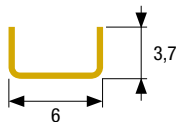

Art. 105.000.00

Ruota piana in acciaio.
Plain steel wheel.

Art. 1333.000.00

Ruota piana in delrin.
Plain delrin wheel.

Art. 104.000.00

Ruota piana in acciaio-nylon.
Plain steel wheel covered in nylon.

Art. 230.720.00

Canale guida in acciaio ottonato m 2.
Brass plated steel guide channel m 2.

Art. 232.200.00

Canale guida in pvc bianco m 3.
White pvc guide channel m 3.

Art. 232.300.00

Canale guida in pvc marrone m 3.
Brown pvc guide channel m 3.

Art. 118.000.00

Ruota scanalata in acciaio.
Steel wheel with groove.

Art. 1110.000.00

Ruota scanalata in delrin.
Delrin wheel with groove.

Art. 198.300.00

Profilo guida in pvc marrone m 2.
Brown guide pvc profile m 2.