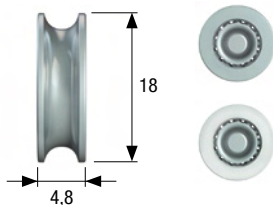

Art. 105.000.00

Ruota piana in acciaio.
Plain steel wheel.

Art. 1333.000.00

Ruota piana in delrin.
Plain delrin wheel.

Art. 104.000.00

Ruota piana in acciaio-nylon.
Plain steel wheel covered in nylon.

Art. 230.720.00

Canale guida in acciaio ottonato m 2.
Brass plated steel guide channel m 2.

Art. 232.200.00

Canale guida in pvc bianco m 3.
White pvc guide channel m 3.

Art. 232.300.00

Canale guida in pvc marrone m 3.
Brown pvc guide channel m 3.

Art. 118.000.00

Ruota scanalata in acciaio.
Steel wheel with groove.

Art. 1110.000.00

Ruota scanalata in delrin.
Delrin wheel with groove.

Art. 198.300.00

Profilo guida in pvc marrone m 2.
Brown guide pvc profile m 2.

Art. 221.820.00

Profilo guida in acciaio zincato m 2.
Galvanized steel guide profile m 2.

Art. 221.830.00

Profilo guida in acciaio zincato m 3.
Galvanized steel guide profile m 3.