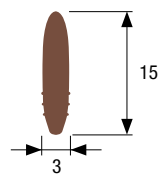

Art. 105.000.00

Ruota piana in acciaio.
Plain steel wheel.

Art. 1333.000.00

Ruota piana in delrin.
Plain delrin wheel.

Art. 104.000.00

Ruota piana in acciaio-nylon.
Plain steel wheel covered in nylon.

Art. 230.720.00

Canale guida in acciaio ottonato m 2.
Brass plated steel guide channel m 2.

Art. 232.200.00

Canale guida in pvc bianco m 3.
White pvc guide channel m 3.

Art. 232.300.00

Canale guida in pvc marrone m 3.
Brown pvc guide channel m 3.

Art. 118.000.00

Ruota scanalata in acciaio.
Steel wheel with groove.

Art. 1110.000.00

Ruota scanalata in delrin.
Delrin wheel with groove.

Art. 198.300.00

Profilo guida in pvc marrone m 2.
Brown guide pvc profile m 2.