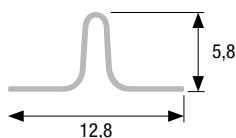

Art. 118.000.00

Ruota scanalata in acciaio.
Steel wheel with groove.

Art. 1110.000.00

Ruota scanalata in delrin.
Delrin wheel with groove.

Art. 198.300.00

Profilo guida in pvc marrone m 2.
Brown guide pvc profile m 2.