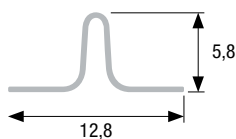

Art. 221.820.00

Profilo guida in acciaio zincato m 2.
Galvanized steel guide profile m 2.

Art. 221.830.00

Profilo guida in acciaio zincato m 3.
Galvanized steel guide profile m 3.