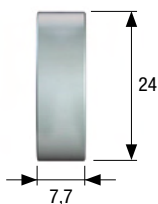

Art. 103.000.00

Ruota piana in acciaio.
Plain steel wheel.

Art. 1332.000.00

Ruota piana in delrin.
Plain delrin wheel.

Art. 101.000.00

Ruota piana in acciaio-nylon.
Plain steel wheel covered in nylon.

Art. 100.000.00

Ruota piana in nylon.
Plain nylon wheel.

Art. 211.720.00

Canale guida in acciaio ottonato m 2.
Brass plated steel guide channel m 2.

Art. 212.200.00

Canale guida in pvc bianco m 3.
White pvc guide channel m 3.

Art. 212.300.00

Canale guida in pvc marrone m 3.
Brown pvc guide channel m 3.

Art. 102.000.00

Ruota scanalata in acciaio.
Steel wheel with groove.

Art. 1255.000.00

Ruota scanalata in delrin.
Delrin wheel with groove.