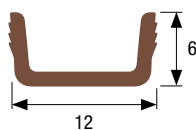

Art. 103.000.00

Ruota piana in acciaio.
Plain steel wheel.

Art. 1332.000.00

Ruota piana in delrin.
Plain delrin wheel.

Art. 101.000.00

Ruota piana in acciaio-nylon.
Plain steel wheel covered in nylon.

Art. 100.000.00

Ruota piana in nylon.
Plain nylon wheel.

Art. 211.720.00

Canale guida in acciaio ottonato m 2.
Brass plated steel guide channel m 2.

Art. 212.200.00

Canale guida in pvc bianco m 3.
White pvc guide channel m 3.

Art. 212.300.00

Canale guida in pvc marrone m 3.
Brown pvc guide channel m 3.

Art. 102.000.00

Ruota scanalata in acciaio.
Steel wheel with groove.

Art. 1255.000.00

Ruota scanalata in delrin.
Delrin wheel with groove.