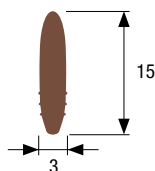

Ruota piana in nylon.
Plain nylon wheel.

Art. 211.720.00

Canale guida in acciaio ottonato m 2.
Brass plated steel guide channel m 2.

Art. 212.200.00

Canale guida in pvc bianco m 3.
White pvc guide channel m 3.

Art. 212.300.00

Canale guida in pvc marrone m 3.
Brown pvc guide channel m 3.

Art. 102.000.00

Ruota scanalata in acciaio.
Steel wheel with groove.

Art. 1255.000.00

Ruota scanalata in delrin.
Delrin wheel with groove.

Art. 198.300.00

Profilo guida in pvc marrone m 2.
Brown guide pvc profile m 2.

Art. 221.820.00

Profilo guida in acciaio zincato m 2.
Galvanized steel guide profile m 2.

Art. 221.830.00

Profilo guida in acciaio zincato m 3.
Galvanized steel guide profile m 3.