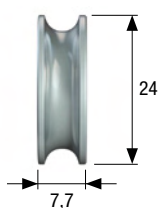

Art. 103.000.00

Ruota piana in acciaio.
Plain steel wheel.

Art. 1332.000.00

Ruota piana in delrin.
Plain delrin wheel.

Art. 101.000.00

Ruota piana in acciaio-nylon.
Plain steel wheel covered in nylon.

Art. 100.000.00

Ruota piana in nylon.
Plain nylon wheel.

Art. 211.720.00

Canale guida in acciaio ottonato m 2.
Brass plated steel guide channel m 2.

Art. 212.200.00

Canale guida in pvc bianco m 3.
White pvc guide channel m 3.

Art. 212.300.00

Canale guida in pvc marrone m 3.
Brown pvc guide channel m 3.

Art. 102.000.00

Ruota scanalata in acciaio.
Steel wheel with groove.

Art. 1255.000.00

Ruota scanalata in delrin.
Delrin wheel with groove.