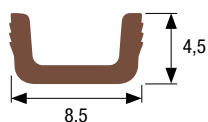

Art. 232.200.00

Canale guida in pvc bianco m 3.
White pvc guide channel m 3.

Art. 232.300.00

Canale guida in pvc marrone m 3.
Brown pvc guide channel m 3.