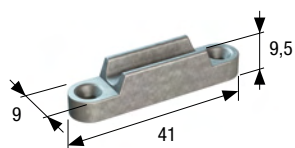

ACCESSORI PER ANTE SCORREVOLI / ACCESSORIES FOR SLIDING DOORS

Art. 112.400.00

Pattino a strisciamento in nylon.
Nylon runner.

Art. 112.300.00

Pattino a strisciamento in bakelite marrone.
Brown bakelite runner.

Art. 113.000.00

Carrello in acciaio con ruota \varnothing mm 20 in acciaio a completa corona di sfere.
Steel roller with \varnothing mm 20 ball bearing steel wheel.

Art. 198.300.00

Profilo guida in pvc marrone m 2.
Brown guide pvc profile m 2.

Art. 221.820.00

Profilo guida in acciaio zincato m 2.
Galvanized steel guide profile m 2.

Art. 221.830.00

Profilo guida in acciaio zincato m 3.
Galvanized steel guide profile m 3.

Art. 106.000.00

Carrello in acciaio con ruota \varnothing mm 24 in acciaio-nylon a completa corona di sfere.
Steel roller with \varnothing mm 24 ball bearing steel wheel covered in nylon.