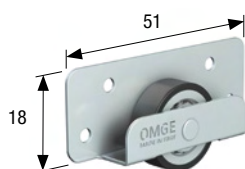

Art. 221.820.00

Profilo guida in acciaio zincato m 2.
Galvanized steel guide profile m 2.

Art. 221.830.00

Profilo guida in acciaio zincato m 3.
Galvanized steel guide profile m 3.

Art. 106.000.00

Carrello in acciaio con ruota \varnothing mm 24 in acciaio-nylon a completa corona di sfere.
Steel roller with \varnothing mm 24 ball bearing steel wheel covered in nylon.

Art. 211.720.00

Canale guida in acciaio ottonato m 2.
Brass plated steel guide channel m 2.

Art. 212.200.00

Canale guida in pvc bianco m 3.
White pvc guide channel m 3.

Art. 212.300.00

Canale guida in pvc marrone m 3.
Brown pvc guide channel m 3.