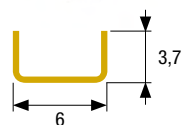

Art. 230.720.00

Canale guida in acciaio ottonato m 2.
Brass plated steel guide channel m 2.