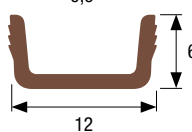

Art. 221.820.00

Profilo guida in acciaio zincato m 2.
Galvanized steel guide profile m 2.

Art. 221.830.00

Profilo guida in acciaio zincato m 3.
Galvanized steel guide profile m 3.

Art. 106.000.00

Carrello in acciaio con ruota \varnothing mm 24 in acciaio-nylon a completa corona di sfere.
Steel roller with \varnothing mm 24 ball bearing steel wheel covered in nylon.

Art. 211.720.00

Canale guida in acciaio ottonato m 2.
Brass plated steel guide channel m 2.

Art. 212.200.00

Canale guida in pvc bianco m 3.
White pvc guide channel m 3.

Art. 212.300.00

Canale guida in pvc marrone m 3.
Brown pvc guide channel m 3.