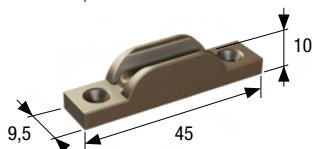

ACCESSORI PER ANTE SCORREVOLI / ACCESSORIES FOR SLIDING DOORS

Art. 112.400.00

Pattino a strisciamento in nylon.
Nylon runner.

Art. 112.300.00

Pattino a strisciamento in bakelite marrone.
Brown bakelite runner.

Art. 113.000.00

Carrello in acciaio con ruota \varnothing mm 20 in acciaio a completa corona di sfere.
Steel roller with \varnothing mm 20 ball bearing steel wheel.

Art. 198.300.00

Profilo guida in pvc marrone m 2.
Brown guide pvc profile m 2.

Art. 221.820.00

Profilo guida in acciaio zincato m 2.
Galvanized steel guide profile m 2.

Art. 221.830.00

Profilo guida in acciaio zincato m 3.
Galvanized steel guide profile m 3.

Art. 106.000.00

Carrello in acciaio con ruota \varnothing mm 24 in acciaio-nylon a completa corona di sfere.
Steel roller with \varnothing mm 24 ball bearing steel wheel covered in nylon.