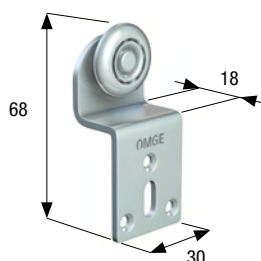

Art. 1028

35 kg
Portata massima
Carrying capacity

Carrello in acciaio con ruote \varnothing mm 24 in acciaio a completa corona di sfere.

Steel roller with \varnothing mm 24 ball bearing steel wheels.

Art. 1161

35 kg
Portata massima
Carrying capacity

Carrello in acciaio con ruote \varnothing mm 24 in acciaio a completa corona di sfere.

Steel roller with \varnothing mm 24 ball bearing steel wheels.

Art. 36

25 kg
Portata massima
Carrying capacity

Carrello in acciaio con ruota \varnothing mm 24 in acciaio a completa corona di sfere.

Steel roller with \varnothing mm 24 ball bearing steel wheel.

Art. 48 | 25 kg

Carrello con ruota in acciaio-nylon | Roller with steel-nylon wheel

Adjustable steel roller with M8 pin and \varnothing mm 24 ball bearing steel wheels.

Art. 1284 | 25 kg

Carrello con ruote in delrin | Roller with delrin wheels