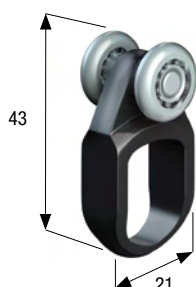

Carrello con ruote in nylon | Roller with nylon wheels

Art. 1232 | 10 kg

Carrello con ruote in delrin | Roller with delrin wheels

Art. 5026

10 kg

Portata massima
Carrying capacity

Carrello girevole in acciaio con ruote \varnothing mm 15 in acciaio a completa corona di sfere.

Steel rotating roller with \varnothing mm 15 ball bearing steel wheels.

GIREVOLE
ROTATING

Art. 5027

12 kg

Portata massima
Carrying capacity

Carrello in acciaio con ruote \varnothing mm 15 in acciaio a completa corona di sfere.

Steel roller with \varnothing mm 15 ball bearing steel wheels.

Art. 902

10 kg

Portata massima
Carrying capacity

Carrello in nylon con ruote \varnothing mm 15 in acciaio a completa corona di sfere.

Nylon roller with \varnothing mm 15 ball bearing steel wheels.