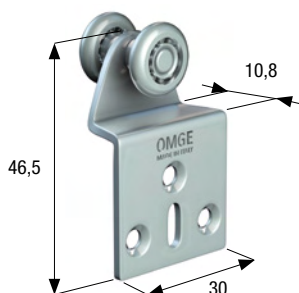

Steel roller with \varnothing mm 15 ball bearing steel wheel.

Art. 129 | 5 kg

Carrello con ruota in nylon | Roller with nylon wheel

Art. 1249 | 5 kg

Carrello con ruota in delrin | Roller with delrin wheel

Art. 12

15 kg

Portata massima
Carrying capacity

Carrello in acciaio con ruote \varnothing mm 15 in acciaio a completa corona di sfere.

Steel roller with \varnothing mm 15 ball bearing steel wheels.

Art. 18 | 10 kg