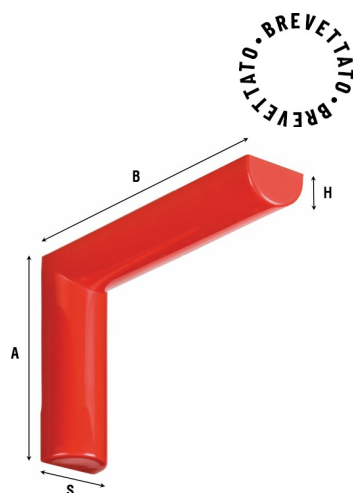

# ART 2500

MENSOLE IN ACCIAIO ZINCATO CON RICOP. IN PLASTICA COLORATA ABS  
brackets by zinc-plated steel with coats by coloured abs plastic

BREVETTATO

Cod.	SIZE	UNIT	A	B	H	S	Gr. pcs	Load kg pcs	PZ/ BOX
<b>PB: PLASTICA BIANCA / WHITE PLASTIC</b>									
2500PB15	15	mm	90	135	17	28	160	35	2
2500PB20	20	mm	124	185	24	38	280	40	2
2500PB25	25	mm	155	235	24	38	365	38	2
<b>PN: PLASTICA NERA / BLACK PLASTIC</b>									
2500PN15	15	mm	90	135	17	28	160	35	2
2500PN20	20	mm	124	185	24	38	280	40	2
2500PN25	25	mm	155	235	24	38	365	38	2

# ART 2505

MENSOLE DIRITTE IN ACC. ZINCATO CON RICOP. IN PLASTICA COLORATA ABS  
straight zinc-plated brackets with coats by coloured abs plastic

BREVETTATO

Cod.	SIZE	UNIT	B	Gr. pcs	Load kg pcs	PZ/ BOX
<b>PB: PLASTICA BIANCA / WHITE PLASTIC</b>						
2505PB20	20	mm	185	255	40	2
2505PB25	25	mm	235	310	38	2
<b>PN: PLASTICA NERA / BLACK PLASTIC</b>						
2505PN20	20	mm	185	255	40	2
2505PN25	25	mm	235	310	38	2