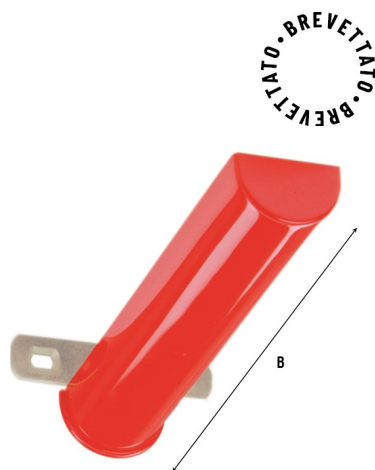

# ART 2500

MENSOLE IN ACCIAIO ZINCATO CON RICOP. IN PLASTICA COLORATA ABS  
brackets by zinc-plated steel with coats by coloured abs plastic

BREVETTATO

Cod.	SIZE	UNIT	A	B	H	S	Gr. pcs	Load kg pcs	PZ/ BOX
<b>PB: PLASTICA BIANCA / WHITE PLASTIC</b>									
2500PB15	15	mm	90	135	17	28	160	35	2
2500PB20	20	mm	124	185	24	38	280	40	2
2500PB25	25	mm	155	235	24	38	365	38	2
<b>PN: PLASTICA NERA / BLACK PLASTIC</b>									
2500PN15	15	mm	90	135	17	28	160	35	2
2500PN20	20	mm	124	185	24	38	280	40	2
2500PN25	25	mm	155	235	24	38	365	38	2

# ART 2505

MENSOLE DIRITTE IN ACC. ZINCATO CON RICOP. IN PLASTICA COLORATA ABS  
straight zinc-plated brackets with coats by coloured abs plastic

BREVETTATO

Cod.	SIZE	UNIT	B	Gr. pcs	Load kg pcs	PZ/ BOX
<b>PB: PLASTICA BIANCA / WHITE PLASTIC</b>						
2505PB20	20	mm	185	255	40	2
2505PB25	25	mm	235	310	38	2
<b>PN: PLASTICA NERA / BLACK PLASTIC</b>						
2505PN20	20	mm	185	255	40	2
2505PN25	25	mm	235	310	38	2