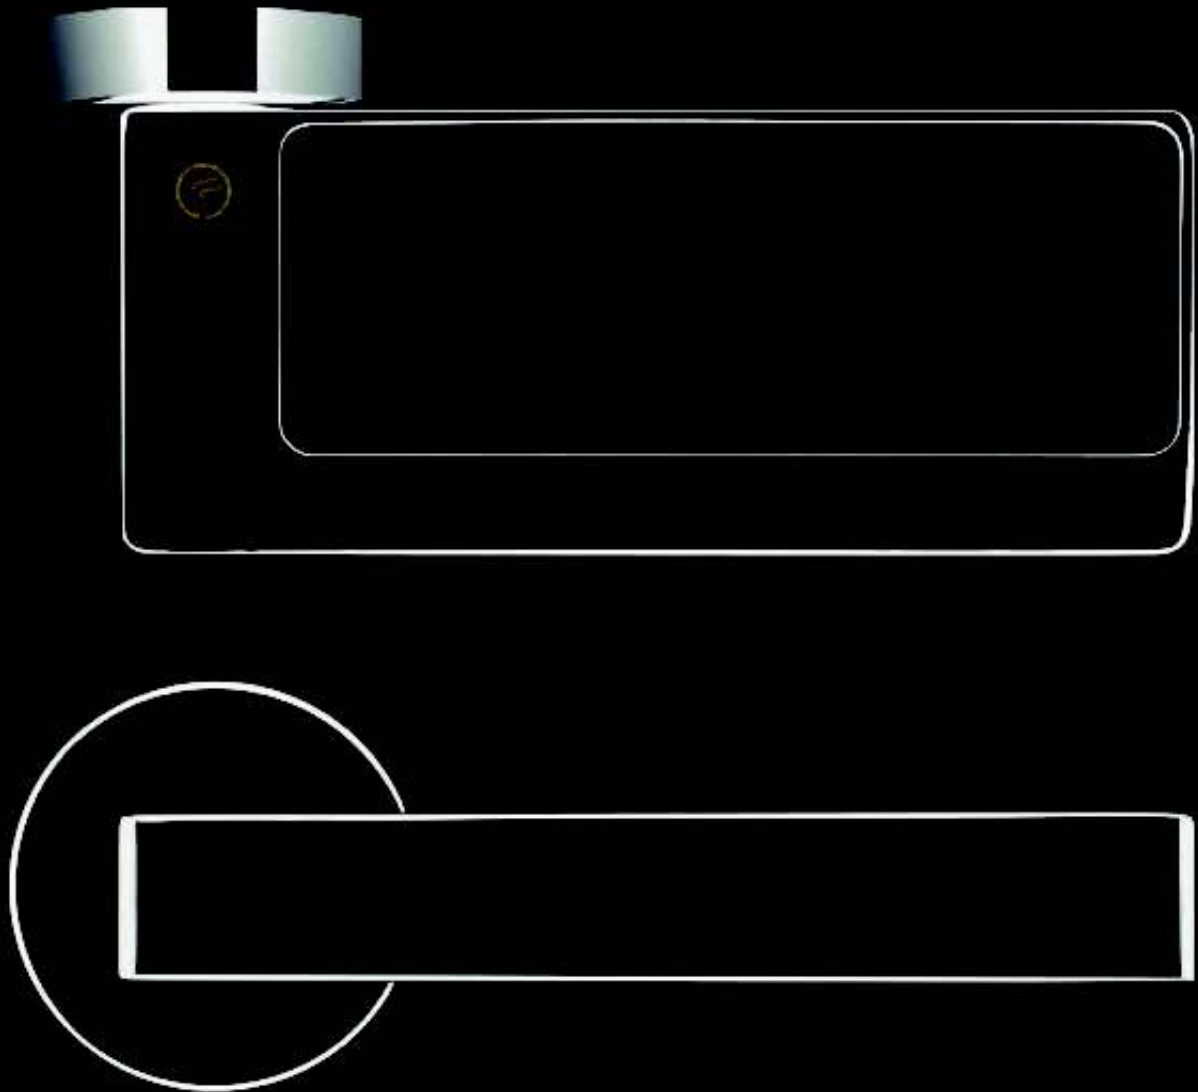

Fusital

H 350

Serie CA Duemiladue design Cerri&Associati