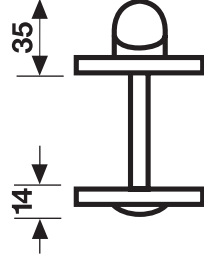

K 1704 R

design Valli Workshop

K 1704 R6-7-8 BZG 85

Chiusure privacy BZG

Bathroom privacy sets

Ottone / Brass

Oro Lucido / Polished Brass

Orsatin / Satin Brass