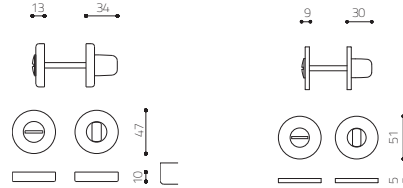

Verona V

Studio Olivari

H106V6
H106V6B

ottone/brass

- LU lucido/polished
- ZL superoro lucido/supergold bright
- SA satinato/satined
- CR cromato/chrome
- CO cromato opaco/mat chrome
- NP nero opaco/mat black
- EL biocromo lucido/biochrome bright
- BS biocromo satinato/biochrome satined
- NS supernichel satinato/supernickel satined
- IS superinox satinato/superstainlesssteel satined
- CR cromato/chrome
- CO cromato opaco/mat chrome
- IS superinox satinato/superstainlesssteel satined