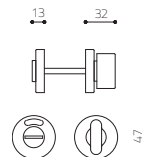

Link S

Piero Lissoni

H199B6

ottone/brass

- LU lucido/polished
- ZL superoro lucido/supergold bright
- CR cromato/chrome
- CO cromato opaco/mat chrome
- EL biocromo lucido/biochrome bright
- BS biocromo satinato/biochrome satinated
- NS supernichel satinato/supernickel satinated
- IS superinox satinato/superstainlesssteel satinated