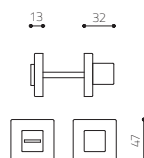

Chiavistelli

Cubo

Studio Olivari

H136V6

ottone/brass

- ZL superoro lucido/supergold bright
- CR cromato/chrome
- CO cromato opaco/mat chrome
- EL biocromo lucido/biochrome bright
- BS biocromo satinato/biochrome satined
- NS supernichel satinato/supernickel satined
- IS superinox satinato/
superstainlesssteel satined