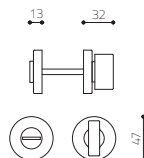

ottone/brass

- LU lucido/polished
- ZL superoro lucido/supergold bright
- CR cromato/chrome
- CO cromato opaco/mat chrome
- EL biocromo lucido/biochrome bright
- BS biocromo satinato/biochrome satined
- NS supernichel satinato/supernickel satined
- IS superinox satinato/superstainlesssteel satined