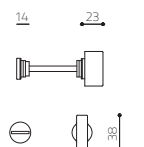

Space S

Studio Olivari

H192B6

ottone/brass

- LU lucido/polished
- ZL superoro lucido/supergold bright
- CR cromato/chrome
- CO cromato opaco/mat chrome
- EL biocromo lucido/biochrome bright
- BS biocromo satinato/biochrome satined
- NS supernichel satinato/supernickel satined
- IS superinox satinato/superstainlesssteel satined