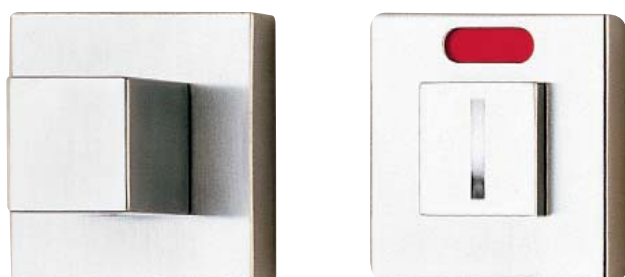

Cubo

Studio Olivari

H136VF6

ottone/brass

- ZL superoro lucido/supergold bright
- CR cromato/chrome
- CO cromato opaco/mat chrome
- EL biocromo lucido/biochrome bright
- BS biocromo satinato/biochrome satined
- NS supernichel satinato/supernickel satined
- IS superinox satinato/
  superstainlesssteel satined