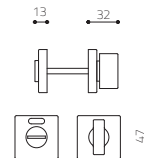

CR cromato/chrome
CO cromato opaco/
mat chrome
IS superinox satinato/
superstainlesssteel
satined

Space Q Studio Olivari

H202VF6

ottone/brass

ZL superoro lucido/supergold bright
CR cromato/chrome
CO cromato opaco/mat chrome
EL biocromo lucido/biochrome bright
BS biocromo satinato/biochrome satined
NS supernichel satinato/supernickel satined
IS superinox satinato/
superstainlesssteel satined