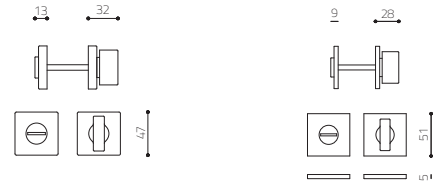

Space Q Studio Olivari

H202V6
H202V6B

ottone/brass

ZL superoro lucido/
supergold bright
CR cromato/chrome
CO cromato opaco/
mat chrome
EL biocromo lucido/
biochrome bright
BS biocromo satinato/
biochrome satined
NS supernichel satinato/
supernickel satined
IS superinox satinato/
superstainlesssteel satined

CR cromato/chrome
CO cromato opaco/
mat chrome
IS superinox satinato/
superstainlesssteel
satined

Space Q Studio Olivari

H202VF6

ottone/brass

ZL superoro lucido/supergold bright
CR cromato/chrome
CO cromato opaco/mat chrome
EL biocromo lucido/biochrome bright
BS biocromo satinato/biochrome satined
NS supernichel satinato/supernickel satined
IS superinox satinato/
superstainlesssteel satined

Space S Studio Olivari

H192B6

ottone/brass

LU lucido/polished
ZL superoro lucido/supergold bright
CR cromato/chrome
CO cromato opaco/mat chrome
EL biocromo lucido/biochrome bright
BS biocromo satinato/biochrome satined
NS supernichel satinato/supernickel satined
IS superinox satinato/
superstainlesssteel satined