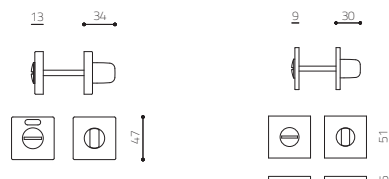

Chiavistelli

Verona Q

Studio Olivari

H117V6
H117V6B

ottone/brass

- ZL superoro lucido/
supergold bright
 - CR cromato/chrome
 - CO cromato opaco/
mat chrome
 - EL biocromo lucido/
biochrome bright
 - BS biocromo satinato/
biochrome satined
 - NS supernichel satinato/
supernickel satined
 - IS superinox satinato/
superstainlesssteel satined
- CR cromato/chrome
 - CO cromato opaco/
mat chrome
 - IS superinox satinato/
superstainlesssteel satined