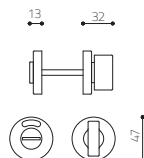

ottone/brass

- LU lucido/polished
- ZL superoro lucido/supergold bright
- CR cromato/chrome
- CO cromato opaco/mat chrome
- EL biocromo lucido/biochrome bright
- BS biocromo satinato/biochrome satined
- NS supernichel satinato/supernickel satined
- IS superinox satinato/superstainlesssteel satined