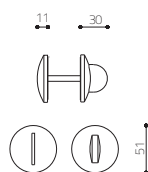

H150/6

ottone/brass

CR cromato/chrome
CO cromato opaco/mat chrome
IS superinox satinato/
superstainlesssteel satined