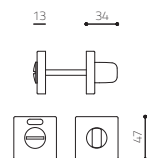

Verona Q

Studio Olivari

H118V6

ottone/brass

- ZL superoro lucido/
supergold bright
- CR cromato/chrome
- CO cromato opaco/
mat chrome
- EL biocromo lucido/
biochrome bright
- BS biocromo satinato/
biochrome satined
- NS supernichel satinato/
supernickel satined
- IS superinox satinato/
superstainlesssteel satined