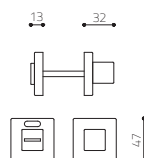

Cubo

Studio Olivari

H136VF6

ottone/brass

- ZL superoro lucido/supergold bright
- CR cromato/chrome
- CO cromato opaco/mat chrome
- EL biocromo lucido/biochrome bright
- BS biocromo satinato/biochrome satined
- NS supernichel satinato/supernickel satined
- IS superinox satinato/
superstainlesssteel satined