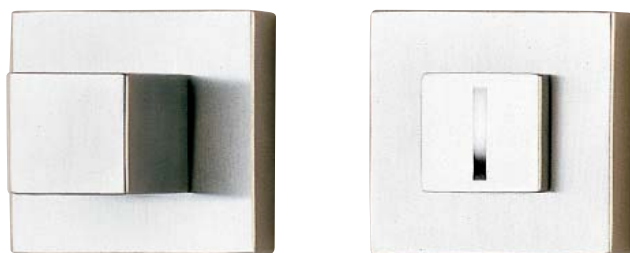

Chiavistelli

Cubo

Studio Olivari

H136V6

ottone/brass

- ZL superoro lucido/supergold bright
- CR cromato/chrome
- CO cromato opaco/mat chrome
- EL biocromo lucido/biochrome bright
- BS biocromo satinato/biochrome satined
- NS supernichel satinato/supernickel satined
- IS superinox satinato/
superstainlesssteel satined