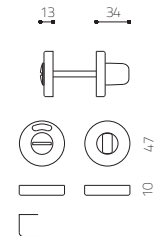

Verona V

Studio Olivari

H109V6

ottone/brass

- LU lucido/polished
- ZL superoro lucido/supergold bright
- SA satinato/satined
- CR cromato/chrome
- CO cromato opaco/mat chrome
- EL biocromo lucido/biochrome bright
- BS biocromo satinato/biochrome satined
- NP nero opaco/mat black
- NS supernichel satinato/supernickel satined
- IS superinox satinato/superstainlesssteel satined