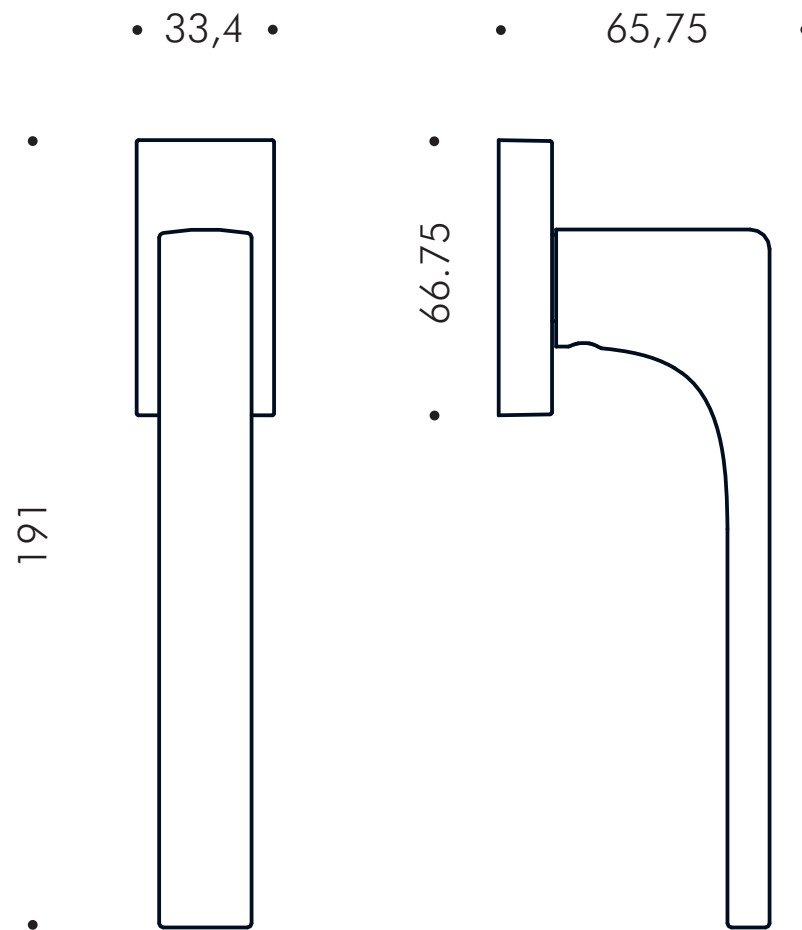

# ID513 RS

Design: Colombo Design

MATERIALE: Ottone  
MATERIAL: Brass

# ID 513 RS

---