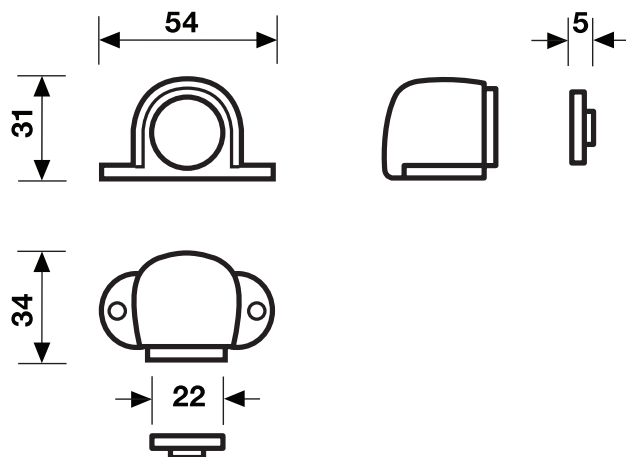

L 193

design Valli Workshop

L 193

Fermaporta con calamita

Magnetic door stop

Ottone / Brass

Oro Lucido / Polished Brass

Cromo / Chrome