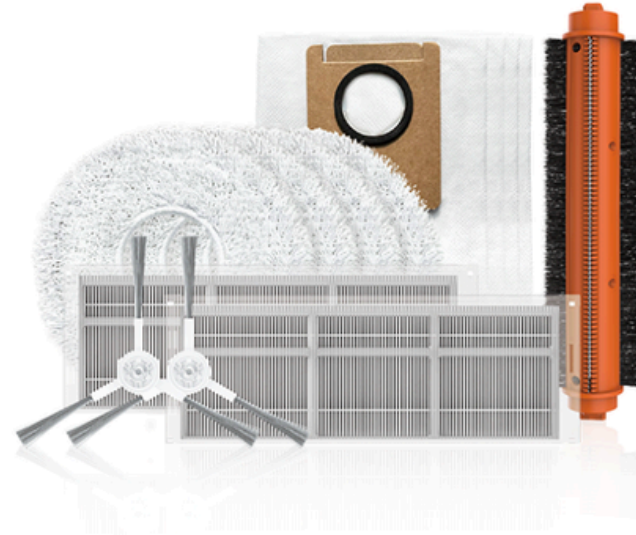

RS20 Pro Accessory Pack

Compatible Models: RS20 Pro

Model CS-RA-KIT12

Accessories Service Life

Robot Part	Mop Cloth	Side Brush	Main Brush	High-Efficiency Filter	Mop Cloth
Maintenance Frequency (Week)	-	2	1	1	-
Replacement Frequency (Month)	2-3	3-6	6-12	3-6	3-4

General

Packaging Dimensions (mm) 240 × 240 × 112

Weight with Package (g) 829

* Accessories are considered consumables and regular maintenance and replacement are recommended. Due to their wear characteristics, they are not subject to the standard product warranty period.

In the box

- Side Brush × 2
- Main Brush × 1
- In the box - Mop Cloth × 4
- High-Efficiency Filter × 2
- Dust Bag × 4

Certifications

Certifications RoHS / REACH