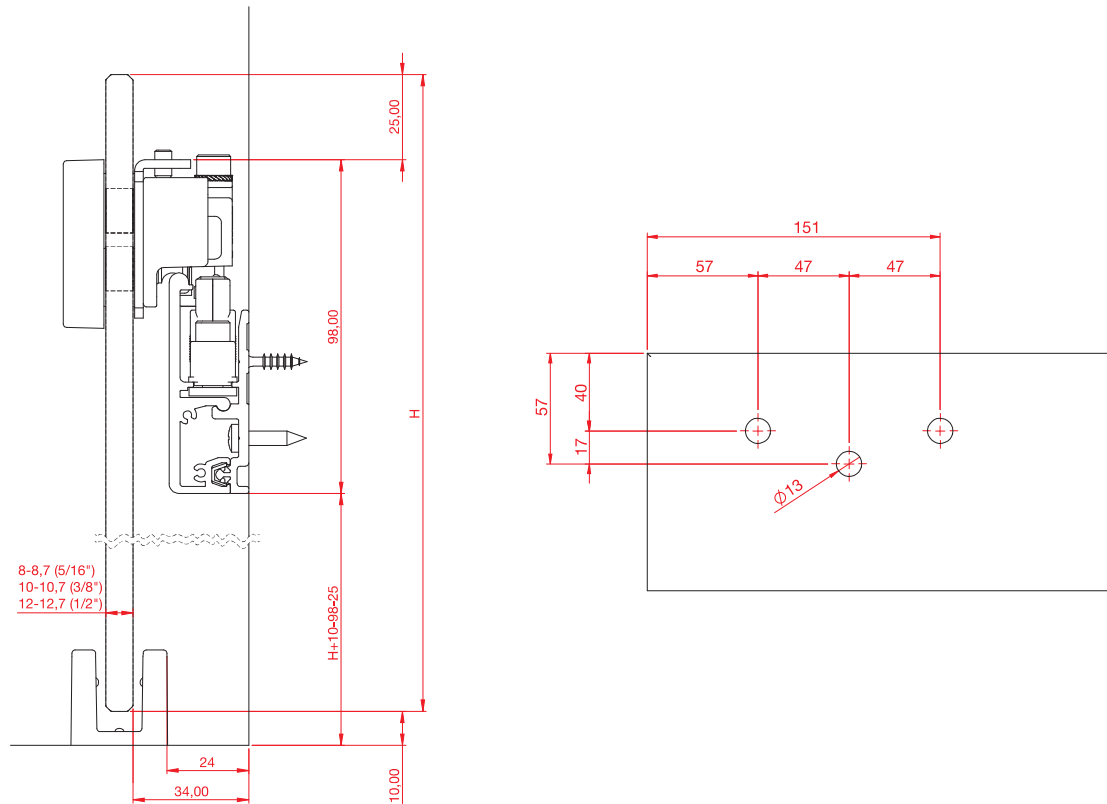

STANDARD HOLES AND MEASUREMENTS / FORATURE E MISURE STANDARD

HOLES AND SIZES ON REQUEST / FORATURE E MISURE A RICHIESTA

**TRACKS / SPECIFY ARTICLE NUMBER, LENGTH AND COLOR WHEN ORDERING
BINARI / AL MOMENTO DELL'ORDINE SPECIFICARE ARTICOLO, LUNGHEZZA E COLORE**

**COMPLETE KIT (FOR DOOR HANDLE)
KIT COMPLETO (PER MANIGLIA)**

C.0420.A.1

C.0420.A.2

CODE	COLOURS / COLORI		MIN
	NV	AV	
C.0420.A.1	.41	.42	—
C.0420.A.2	.41	.42	—

STANDARD MEASUREMENTS DESCRIPTION / DESCRIZIONI MISURE STANDARD