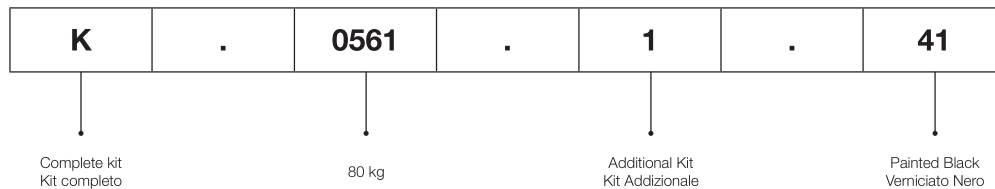

ORDER SYSTEM / SISTEMA DI ORDINAZIONE

Diva Fluid		COMPLETE BOX KIT / KIT COMPLETO IN SCATOLA		
K	Complete kit / Kit completo	.		
		0511		
		.		
			1	N.2 Fluid dampers N.2 Fermi ammortizzati Fluid
			2	N.2 Standard stoppers N.2 Fermi standard

THE GLASS KIT IS OBTAINED BY ADDING THE DESIRED **DIVA FLUID FOR WOOD SOLUTION WITH THE SPECIFIC KIT FOR GLASS**, CONTAINING THE FOLLOWING ARTICLES: ART.2574 + ART.483 WITH RELATIVE FINISHES.

IL KIT VETRO SI OTTIENE SOMMANDO LA SOLUZIONE **DIVA FLUID PER LEGNO DESIDERATA, AL KIT SPECIFICO PER VETRO**, CONTENENTE I SEGUENTI ARTICOLI: ART.2574 + ART.1483 CON RELATIVE FINITURE.

ART. 2574

ART. 1483

Diva Fluid Vetro		TRANSFORMATION KIT / KIT DI TRASFORMAZIONE		
K	Kit Part / Parte del Kit	.		
		0561		
		.		
			1	Additional Kit Kit Aggiuntivo
			.	
			41	Painted Black / Verniciato Nero
			42	Painted Silver / Verniciato Argento

EXAMPLE / ESEMPIO