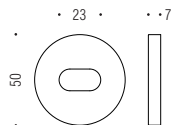

OL - OM - CR - CM