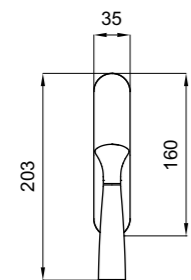

# MOVIDA-B

Design: Mauro Ronchi

ottone stampato a caldo - hot stamped brass

FINITURE / FINISHES

**OLS**  
Lucido-Satinato  
Polished-Satin

**CCS**  
Cromo-Power cromosat  
Chrome-Power satchrome

MB15P - CCS

86

MB10

<b>VIS</b>	<b>45</b>	<b>52</b>
MB12	MB15	MB16
MB12P	MB15P	MB16P
MB12Y	MB15Y	MB16Y
MB12T	MB15T	MB16T

MB20C  
MB21M

MB22