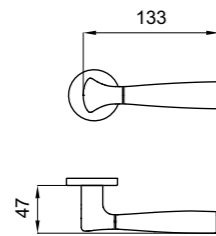

# MOVIDA-B

Design: Mauro Ronchi

ottone stampato a caldo - hot stamped brass

FINITURE / FINISHES

**OLS**  
Lucido-Satinato  
Polished-Satin

**CCS**  
Cromo-Power cromosat  
Chrome-Power satchrome

MB15P - CCS

86

MB10

<b>VIS</b>	<b>45</b>	<b>52</b>
MB12	MB15	MB16
MB12P	MB15P	MB16P
MB12Y	MB15Y	MB16Y
MB12T	MB15T	MB16T

MB20C  
MB21M

MB22