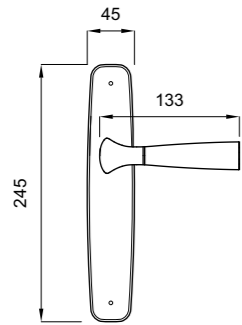

# MOVIDA-B

Design: Mauro Ronchi

ottone stampato a caldo - hot stamped brass

FINITURE / FINISHES

**OLS**  
Lucido-Satinato  
Polished-Satin

**CCS**  
Cromo-Power cromosat  
Chrome-Power satchrome

MB15P - CCS

86

MB10

<b>VIS</b>	<b>45</b>	<b>52</b>
MB12	MB15	MB16
MB12P	MB15P	MB16P
MB12Y	MB15Y	MB16Y
MB12T	MB15T	MB16T

MB20C  
MB21M

MB22