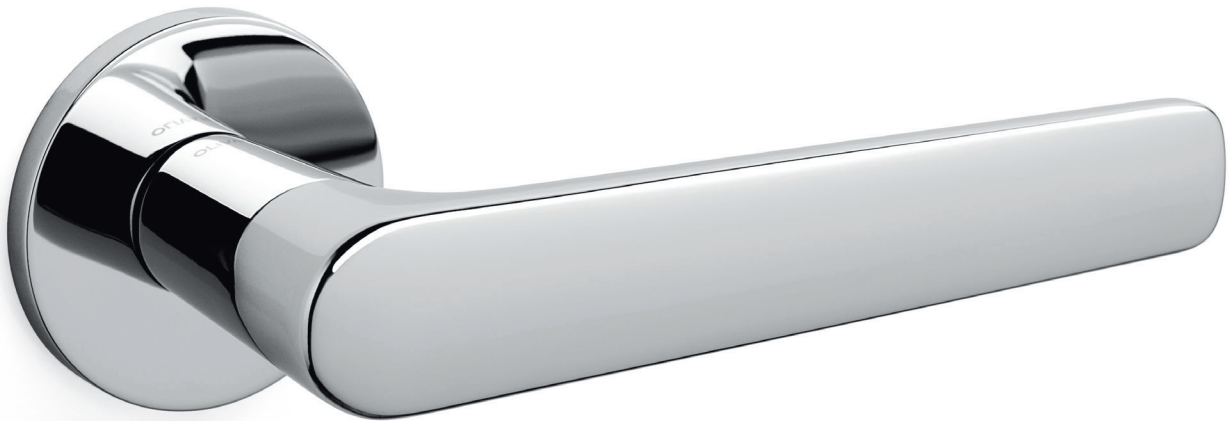

# Lugano

Carlo Colombo 2019

M258B

rosetta bassa/low rosette

C258

K258B

ottone/brass

CR cromo lucido/bright chrome

IS superinox satinato/superstainlesssteel satin

CO cromo satinato/satin chrome

RS superrame satinato/supercopper satin

TS superoro satinato/supergold satin

DS superbronzo satinato/superbronze satin

NS supernichel satinato/supernickel satin

US superantracite sat./superanthracite satin

M258RB8B  
M258RY8B

M258RSB8B

M258VB8B  
M258VY8B

M258VSB8B

C258

K258B

K258P